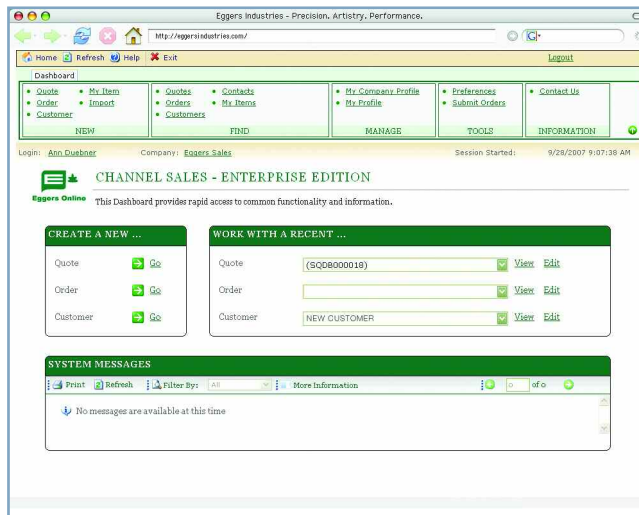

EGGERS ONLINE

Eggers Industries

The secure, easy-to-use online quote and order program for Eggers products.

This innovative web-based system provides convenient 24/7 access.

Just enter your product specifications for real-time response.

Turning nature's beauty into works of art

INSTANT QUOTES. EASY ORDERING.

Eggers Online

Customer service and convenience reach new levels with Eggers Online. This web-based program provides you with direct price estimates and ordering capabilities. Eggers offers software training and helpline assistance so you can get the most out of this easy-to-use quote and order tool. To request your Eggers Online user ID and password, please visit www.eggersonline.com or call 920.793.1351 today.

Real-Time Estimates

Quoting and order entry for your projects is now faster than ever.

- Go to www.eggersonline.com
- Click on the Customers section
- Log on
- Follow the prompts
- Enter your project information
- Review your completed quote or order
- Print your quote or submit your order
- Your estimate and 2-D drawings will be configured and appear on your screen