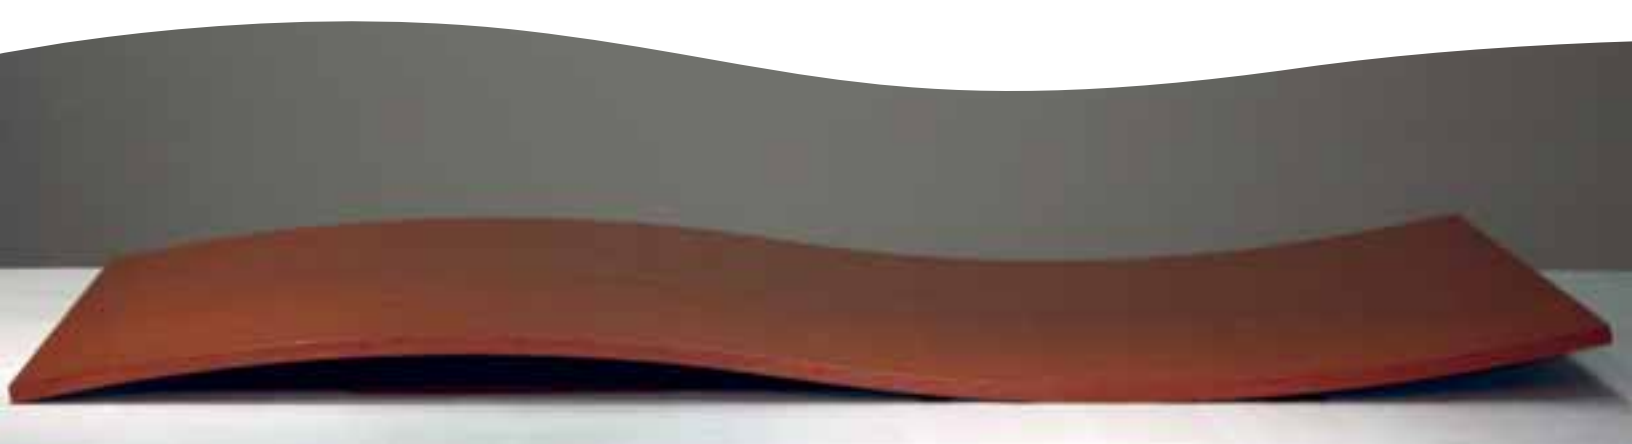

Eggers Industries

SCURVE PANELS

BE INSPIRED

Eggers is proud to present **SCURVE** Architectural Paneling, another artistic tool for turning each project into a spectacular work of art. Add a 3D affect to a focal wall or create ambiance and warmth with ceiling panels; **SCURVE** paneling transforms the mundane into the extraordinary.

- Your choice of any veneer species
- Fire-rated core construction available
- LEED® contributing options with FSC certification available upon request
- Rigid form construction with a 96" radius
- Choose either 3' x 6' or 4' x 8'