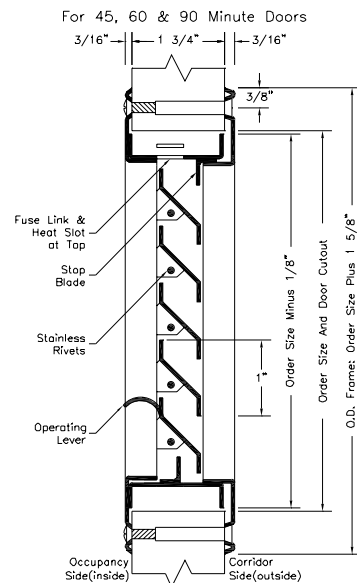

Flush Doors

Neenah Division
164 North Lake Street
Neenah, WI 54956
Phone: 920.722.6444
Fax: 920.722.0357
email: sales@eggersondustries.com

#109 Oval Slat
24% Free Area

#110 Plantation Slat
12% Free Area

#111 Chevron Slat
28% Free Area

#112 Metal Louver with 104 Wood Beads
60% Free Area

#114 Wood Louver
15% Free Area

Fusible Link Louver