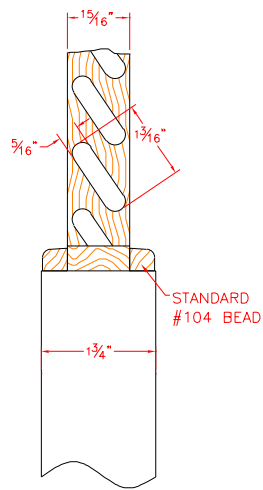

Eggers' New Plantation Louver

Eggers Industries

Stile & Rail Doors,
Door Frames, Plywood,
Veneered Components

Two Rivers Division
One Eggers Drive
Two Rivers, WI 54241
Phone: 920.793.1351
Fax: 920.793.2958
www.eggersondustries.com

Flush Doors

Neenah Division
164 North Lake Street
Neenah, WI 54956
Phone: 920.722.6444
Fax: 920.722.0357
email: sales@eggersondustries.com

#109 Oval Slat
24% Free Area

#110 Plantation Slat
12% Free Area

#111 Chevron Slat
28% Free Area