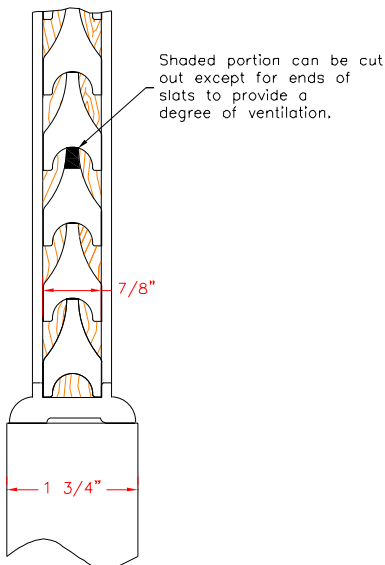

Flush Doors

Neenah Division
164 North Lake Street
Neenah, WI 54956
Phone: 920.722.6444
Fax: 920.722.0357
email: sales@eggersondustries.com

#109 Oval Slat
24% Free Area

#110 Plantation Slat
12% Free Area

#111 Chevron Slat
28% Free Area

#112 Metal Louver with 104 Wood Beads
60% Free Area

#114 Wood Louver
15% Free Area

Fusible Link Louver