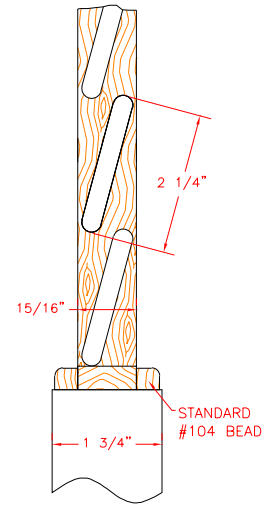

Eggers' New Plantation Louver

Eggers Industries

Stile & Rail Doors,
Door Frames, Plywood,
Veneered Components

Two Rivers Division
One Eggers Drive
Two Rivers, WI 54241
Phone: 920.793.1351
Fax: 920.793.2958
www.eggersondustries.com

Flush Doors

Neenah Division
164 North Lake Street
Neenah, WI 54956
Phone: 920.722.6444
Fax: 920.722.0357
email: sales@eggersondustries.com

#109 Oval Slat
24% Free Area

#110 Plantation Slat
12% Free Area

#111 Chevron Slat
28% Free Area