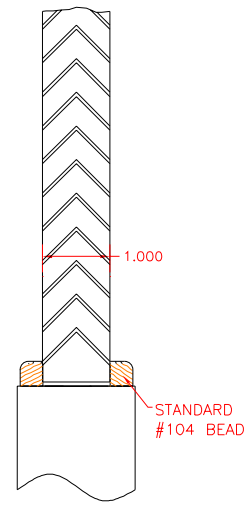

Flush Doors

Neenah Division
164 North Lake Street
Neenah, WI 54956
Phone: 920.722.6444
Fax: 920.722.0357
email: sales@eggersondustries.com

#109 Oval Slat
24% Free Area

#110 Plantation Slat
12% Free Area

#111 Chevron Slat
28% Free Area

#112 Metal Louver with 104 Wood Beads
60% Free Area

#114 Wood Louver
15% Free Area

Fusible Link Louver