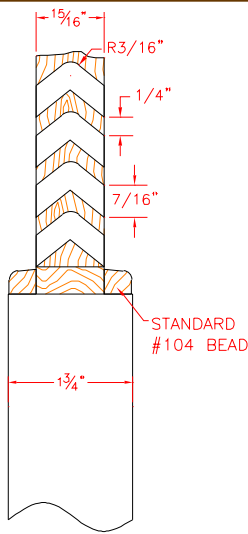

Flush Doors

Neenah Division
164 North Lake Street
Neenah, WI 54956
Phone: 920.722.6444
Fax: 920.722.0357
email: sales@eggersondustries.com

#109 Oval Slat
24% Free Area

#110 Plantation Slat
12% Free Area

#111 Chevron Slat
28% Free Area

#112 Metal Louver with 104 Wood Beads
60% Free Area

#114 Wood Louver
15% Free Area

Fusible Link Louver