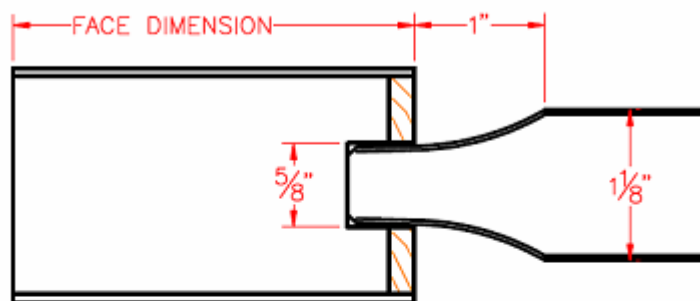

OVOLO PROFILE / BEAD LOOSE 1
SIDE /
GLASS

OVOLO PROFILE / FLAT PANEL

OGEE PROFILE

OGEE PROFILE / MEMBRANE RAISED PANEL

OGEE PROFILE / BEAD LOOSE 1 SIDE / GLASS

OGEE PROFILE / FLAT PANEL

Date: June, 2011

SQUARE PROFILE

SQUARE PROFILE / FLAT PANEL

Stile & Rail Doors, Door Frames,
Plywood, Veneered Components

Two Rivers Division
One Eggers Drive
Two Rivers, WI 54241
Phone: 920.793.1351
Fax: 920.793.2958

www.egggersindustries.com