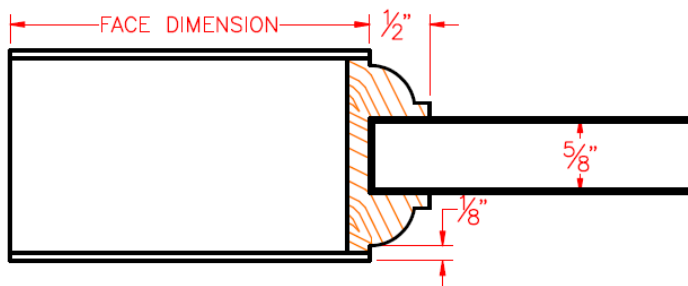

Date: June, 2011

QUARTER ROUND PROFILE

QUARTER ROUND PROFILE /
MEMBRANE RAISED PANEL

QUARTER ROUND PROFILE /
BEAD LOOSE 1 SIDE /
GLASS

QUARTER ROUND PROFILE /
FLAT PANEL

Date: June, 2011

OVOLO PROFILE

OVOLO PROFILE / MEMBRANE RAISED
PANEL

OVOLO PROFILE / BEAD LOOSE 1
SIDE /
GLASS

OVOLO PROFILE / FLAT PANEL

OGEE PROFILE

OGEE PROFILE / MEMBRANE RAISED PANEL

OGEE PROFILE / BEAD LOOSE 1 SIDE / GLASS

OGEE PROFILE / FLAT PANEL

Date: June, 2011

SQUARE PROFILE