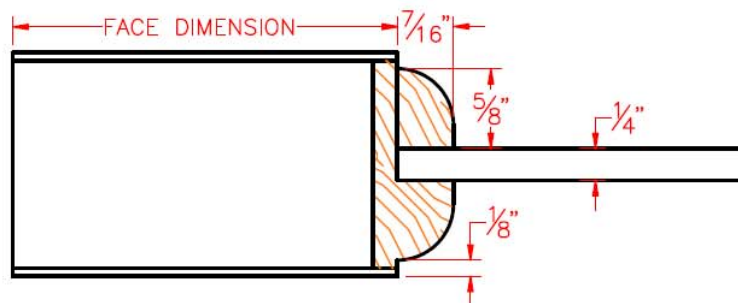

Date: June, 2011

QUARTER ROUND PROFILE

QUARTER ROUND PROFILE /
MEMBRANE RAISED PANEL

QUARTER ROUND PROFILE /
BEAD LOOSE 1 SIDE /
GLASS

QUARTER ROUND PROFILE /
FLAT PANEL

Date: June, 2011

OVOLO PROFILE

OVOLO PROFILE / MEMBRANE RAISED
PANEL

OVOLO PROFILE / BEAD LOOSE 1
SIDE /
GLASS

OVOLO PROFILE / FLAT PANEL

OGEE PROFILE

OGEE PROFILE / MEMBRANE RAISED PANEL

OGEE PROFILE / BEAD LOOSE 1 SIDE / GLASS

OGEE PROFILE / FLAT PANEL

Date: June, 2011

SQUARE PROFILE