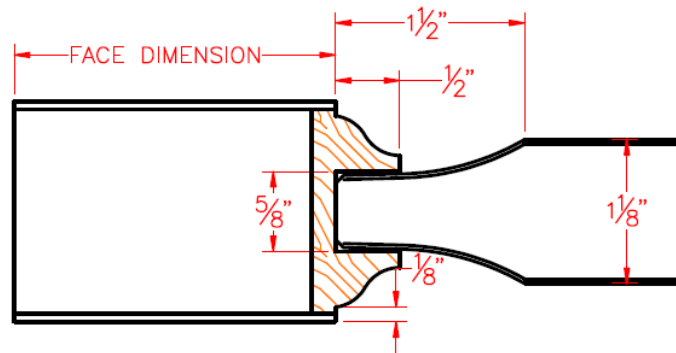

Date: June, 2011

QUARTER ROUND PROFILE

QUARTER ROUND PROFILE /
MEMBRANE RAISED PANEL

QUARTER ROUND PROFILE /
BEAD LOOSE 1 SIDE /
GLASS

QUARTER ROUND PROFILE /
FLAT PANEL

Date: June, 2011

OVOLO PROFILE

OVOLO PROFILE / MEMBRANE RAISED
PANEL

OVOLO PROFILE / BEAD LOOSE 1
SIDE /
GLASS

OVOLO PROFILE / FLAT PANEL

OGEE PROFILE

OGEE PROFILE / MEMBRANE RAISED PANEL

OGEE PROFILE / BEAD LOOSE 1 SIDE / GLASS

OGEE PROFILE / FLAT PANEL

Date: June, 2011

SQUARE PROFILE

SQUARE PROFILE / FLAT PANEL

Stile & Rail Doors, Door Frames,
Plywood, Veneered Components

Two Rivers Division
One Eggers Drive
Two Rivers, WI 54241
Phone: 920.793.1351
Fax: 920.793.2958

www.egggersindustries.com