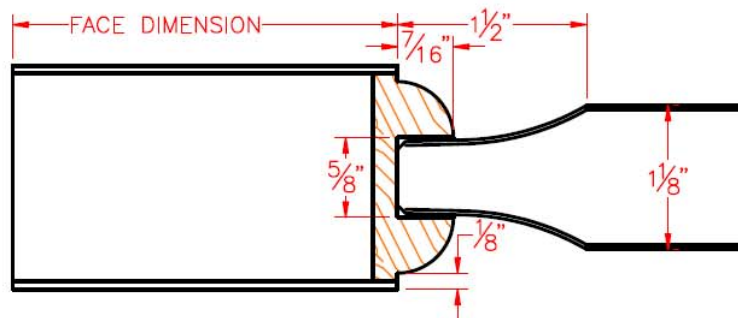

Date: June, 2011

QUARTER ROUND PROFILE

QUARTER ROUND PROFILE /
MEMBRANE RAISED PANEL

QUARTER ROUND PROFILE /
BEAD LOOSE 1 SIDE /
GLASS

QUARTER ROUND PROFILE /
FLAT PANEL

Date: June, 2011

OVOLO PROFILE

OVOLO PROFILE / MEMBRANE RAISED
PANEL

OVOLO PROFILE / BEAD LOOSE 1
SIDE /
GLASS

OVOLO PROFILE / FLAT PANEL

OGEE PROFILE

OGEE PROFILE / MEMBRANE RAISED PANEL

OGEE PROFILE / BEAD LOOSE 1 SIDE / GLASS

OGEE PROFILE / FLAT PANEL

Date: June, 2011

SQUARE PROFILE

SQUARE PROFILE / FLAT PANEL

Stile & Rail Doors, Door Frames,
Plywood, Veneered Components

Two Rivers Division
One Eggers Drive
Two Rivers, WI 54241
Phone: 920.793.1351
Fax: 920.793.2958

www.egggersindustries.com