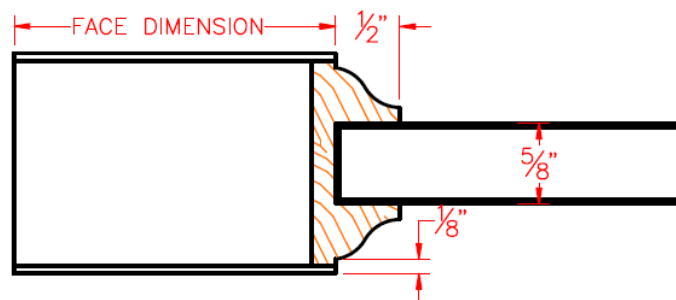

OVOLO PROFILE / BEAD LOOSE 1
SIDE /
GLASS

OVOLO PROFILE / FLAT PANEL

OGEE PROFILE

OGEE PROFILE / MEMBRANE RAISED PANEL

OGEE PROFILE / BEAD LOOSE 1 SIDE / GLASS

OGEE PROFILE / FLAT PANEL

Date: June, 2011

SQUARE PROFILE

SQUARE PROFILE / FLAT PANEL

Stile & Rail Doors, Door Frames,
Plywood, Veneered Components

Two Rivers Division
One Eggers Drive
Two Rivers, WI 54241
Phone: 920.793.1351
Fax: 920.793.2958

www.egggersindustries.com