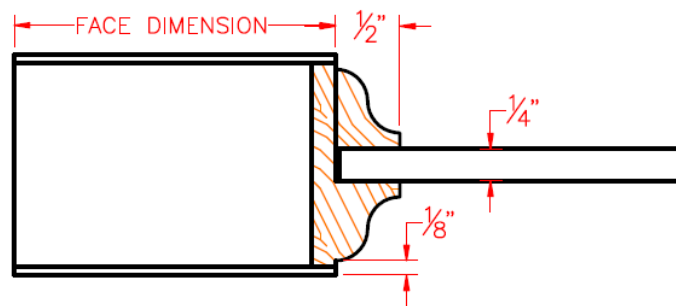

OVOLO PROFILE / BEAD LOOSE 1
SIDE /
GLASS

OVOLO PROFILE / FLAT PANEL

OGEE PROFILE

OGEE PROFILE / MEMBRANE RAISED PANEL

OGEE PROFILE / BEAD LOOSE 1 SIDE / GLASS

OGEE PROFILE / FLAT PANEL

Date: June, 2011

SQUARE PROFILE

SQUARE PROFILE / FLAT PANEL

Stile & Rail Doors, Door Frames,
Plywood, Veneered Components

Two Rivers Division
One Eggers Drive
Two Rivers, WI 54241
Phone: 920.793.1351
Fax: 920.793.2958

www.egggersindustries.com