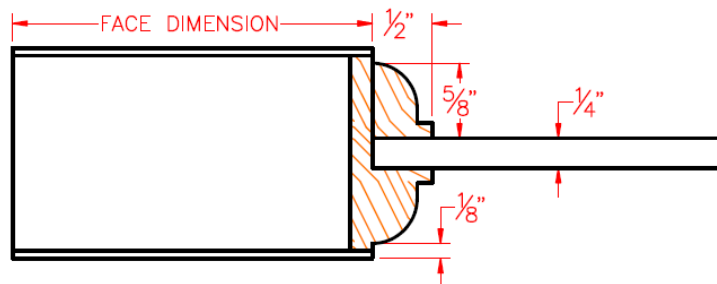

Date: June, 2011

QUARTER ROUND PROFILE

QUARTER ROUND PROFILE /
MEMBRANE RAISED PANEL

QUARTER ROUND PROFILE /
BEAD LOOSE 1 SIDE /
GLASS

QUARTER ROUND PROFILE /
FLAT PANEL

Date: June, 2011

OVOLO PROFILE

OVOLO PROFILE / MEMBRANE RAISED
PANEL

OVOLO PROFILE / BEAD LOOSE 1
SIDE /
GLASS

OVOLO PROFILE / FLAT PANEL

OGEE PROFILE

OGEE PROFILE / MEMBRANE RAISED PANEL

OGEE PROFILE / BEAD LOOSE 1 SIDE / GLASS

OGEE PROFILE / FLAT PANEL

Date: June, 2011

SQUARE PROFILE