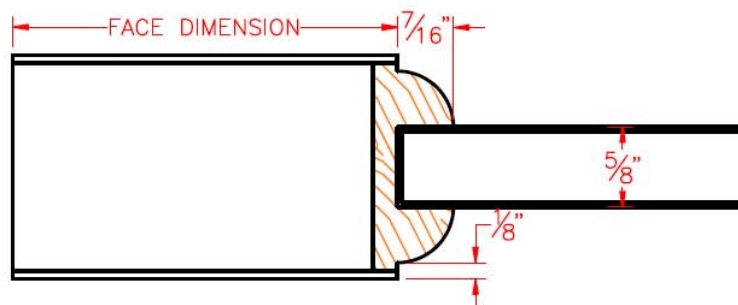

Date: June, 2011

QUARTER ROUND PROFILE

QUARTER ROUND PROFILE /
MEMBRANE RAISED PANEL

QUARTER ROUND PROFILE /
BEAD LOOSE 1 SIDE /
GLASS

QUARTER ROUND PROFILE /
FLAT PANEL

Date: June, 2011

OVOLO PROFILE

OVOLO PROFILE / MEMBRANE RAISED
PANEL

OVOLO PROFILE / BEAD LOOSE 1
SIDE /
GLASS

OVOLO PROFILE / FLAT PANEL

OGEE PROFILE

OGEE PROFILE / MEMBRANE RAISED PANEL

OGEE PROFILE / BEAD LOOSE 1 SIDE / GLASS

OGEE PROFILE / FLAT PANEL

Date: June, 2011

SQUARE PROFILE

SQUARE PROFILE / FLAT PANEL

Stile & Rail Doors, Door Frames,
Plywood, Veneered Components

Two Rivers Division
One Eggers Drive
Two Rivers, WI 54241
Phone: 920.793.1351
Fax: 920.793.2958

www.egggersindustries.com