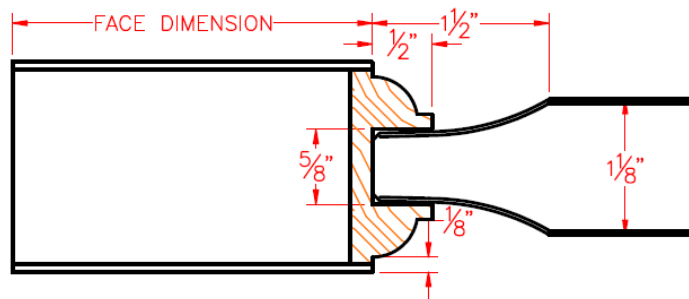

Date: June, 2011

QUARTER ROUND PROFILE

QUARTER ROUND PROFILE /
MEMBRANE RAISED PANEL

QUARTER ROUND PROFILE /
BEAD LOOSE 1 SIDE /
GLASS

QUARTER ROUND PROFILE /
FLAT PANEL

Date: June, 2011

OVOLO PROFILE

OVOLO PROFILE / MEMBRANE RAISED
PANEL

OVOLO PROFILE / BEAD LOOSE 1
SIDE /
GLASS

OVOLO PROFILE / FLAT PANEL

OGEE PROFILE

OGEE PROFILE / MEMBRANE RAISED PANEL

OGEE PROFILE / BEAD LOOSE 1 SIDE / GLASS

OGEE PROFILE / FLAT PANEL

Date: June, 2011

SQUARE PROFILE

SQUARE PROFILE / FLAT PANEL

Stile & Rail Doors, Door Frames,
Plywood, Veneered Components

Two Rivers Division
One Eggers Drive
Two Rivers, WI 54241
Phone: 920.793.1351
Fax: 920.793.2958

www.egggersindustries.com