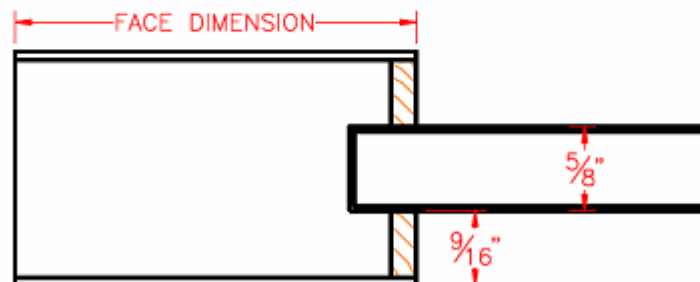

OVOLO PROFILE / BEAD LOOSE 1
SIDE /
GLASS

OVOLO PROFILE / FLAT PANEL

OGEE PROFILE

OGEE PROFILE / MEMBRANE RAISED PANEL

OGEE PROFILE / BEAD LOOSE 1 SIDE / GLASS

OGEE PROFILE / FLAT PANEL

Date: June, 2011

SQUARE PROFILE