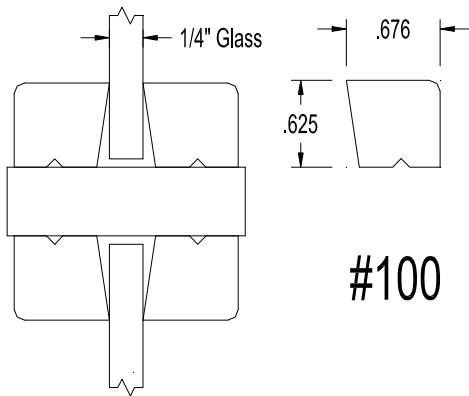

FLUSH DIVIDED LITE DETAIL
(NON-LABEL STD 1/2" BARS SHOWN, 20 MIN REQUIRES 3/4" BARS)

Stile & Rail Doors,
Door Frames, Plywood

www.eggiersindustries.com

Flush Doors

email: sales@eggiersindustries.com