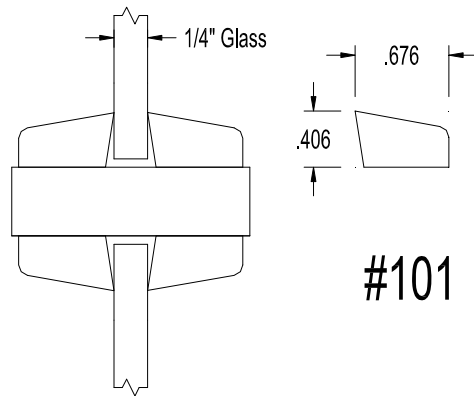

FLUSH DIVIDED LITE DETAIL
(NON-LABEL STD 1/2" BARS SHOWN, 20 MIN REQUIRES 3/4" BARS)

Stile & Rail Doors,
Door Frames, Plywood

www.eggiersindustries.com

Flush Doors

email: sales@eggiersindustries.com