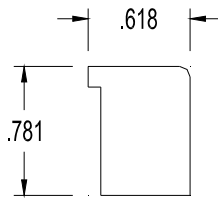

5-Ply Flush Doors

Stock Bead Details

(Contact Sales for use in Stile & Rail)

(Pricing May Vary – Please Contact Your Inside Sales Rep for Pricing Information)

Eggers Industries

No. 296-01-10

#107

#108

#109

#110

#114

#115