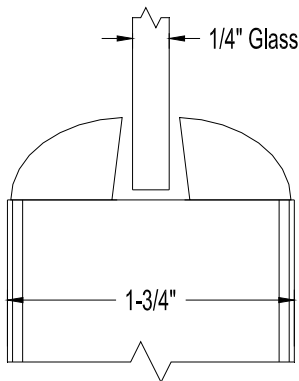

5-Ply Flush Doors

Stock Bead Details

(Contact Sales for use in Stile & Rail)

(Pricing May Vary – Please Contact Your Inside Sales Rep for Pricing Information)

Eggers Industries

No. 296-01-10

#107

#108

#109

#110

#114

#115