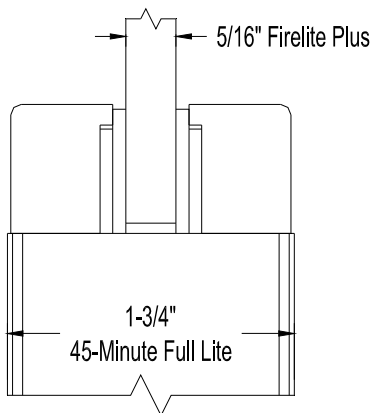

5-Ply Flush Doors

Stock Bead Details

(Contact Sales for use in Stile & Rail)

(Pricing May Vary – Please Contact Your Inside Sales Rep for Pricing Information)

Eggers Industries

No. 296-01-10

#107

#108

#109

#110

#114

#115