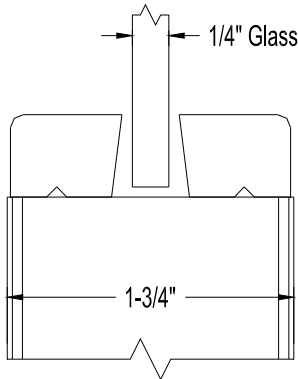

5-Ply Flush Doors

Stock Bead Details

(Contact Sales for use in Stile & Rail)

(Pricing May Vary – Please Contact Your Inside Sales Rep for Pricing Information)

Eggers Industries

No. 296-01-10

#120

#200

#208

Veneer
Wrapped
Bead

Stile & Rail Doors,
Door Frames, Plywood

Flush Doors

East Division
One Eggers Drive
Two Rivers, WI 54241
Phone: 920.793.1351
Fax: 920.793.2958

Neenah Division
164 North Lake Street
Neenah, WI 54956
Phone: 920.722.6444
Fax: 920.722.0357