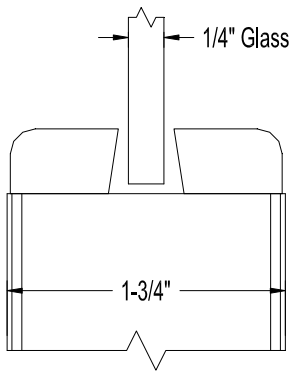

5-Ply Flush Doors

Stock Bead Details

(Contact Sales for use in Stile & Rail)

(Pricing May Vary – Please Contact Your Inside Sales Rep for Pricing Information)

Eggers Industries

No. 296-01-10

#100

#101

#103

#104

#105

#106

5-Ply Flush Doors

Stock Bead Details

(Contact Sales for use in Stile & Rail)

(Pricing May Vary – Please Contact Your Inside Sales Rep for Pricing Information)