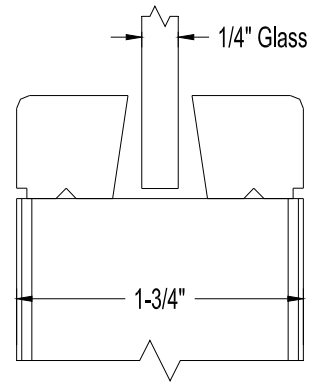

5-Ply Flush Doors

Stock Bead Details

(Contact Sales for use in Stile & Rail)

(Pricing May Vary – Please Contact Your Inside Sales Rep for Pricing Information)

Eggers Industries

No. 296-01-10

#107

#108

#109

#110

#114

#115