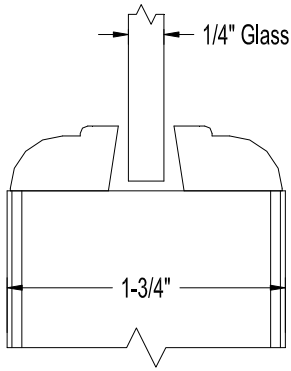

5-Ply Flush Doors

Stock Bead Details

(Contact Sales for use in Stile & Rail)

(Pricing May Vary – Please Contact Your Inside Sales Rep for Pricing Information)

Eggers Industries

No. 296-01-10

#100

#101

#103

#104

#105

#106

5-Ply Flush Doors

Stock Bead Details

(Contact Sales for use in Stile & Rail)

(Pricing May Vary – Please Contact Your Inside Sales Rep for Pricing Information)