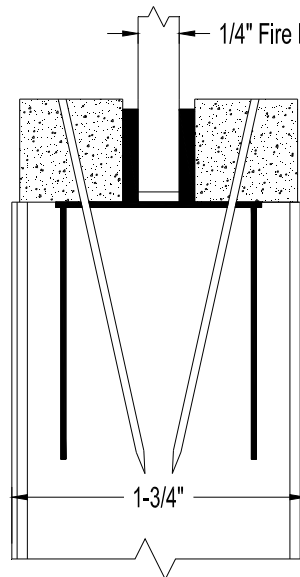

5-Ply Flush Doors

Stock Bead Details

(Contact Sales for use in Stile & Rail)

(Pricing May Vary – Please Contact Your Inside Sales Rep for Pricing Information)

Eggers Industries

No. 296-01-10

#120

#200

#208

Veneer
Wrapped
Bead

Stile & Rail Doors,
Door Frames, Plywood

Flush Doors

East Division
One Eggers Drive
Two Rivers, WI 54241
Phone: 920.793.1351
Fax: 920.793.2958

Neenah Division
164 North Lake Street
Neenah, WI 54956
Phone: 920.722.6444
Fax: 920.722.0357