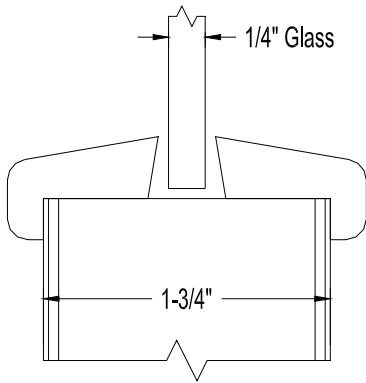

5-Ply Flush Doors

Stock Bead Details

(Contact Sales for use in Stile & Rail)

(Pricing May Vary – Please Contact Your Inside Sales Rep for Pricing Information)

Eggers Industries

No. 296-01-10