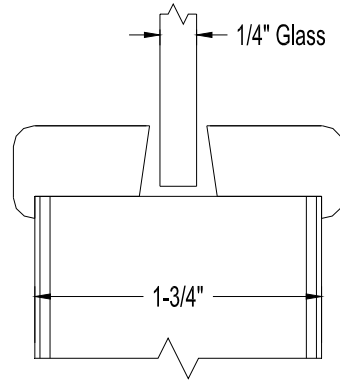

5-Ply Flush Doors

Stock Bead Details

(Contact Sales for use in Stile & Rail)

(Pricing May Vary – Please Contact Your Inside Sales Rep for Pricing Information)

Eggers Industries

No. 296-01-10

#120

#200

#208

Veneer
Wrapped
Bead

Stile & Rail Doors,
Door Frames, Plywood

Flush Doors

East Division
One Eggers Drive
Two Rivers, WI 54241
Phone: 920.793.1351
Fax: 920.793.2958

Neenah Division
164 North Lake Street
Neenah, WI 54956
Phone: 920.722.6444
Fax: 920.722.0357