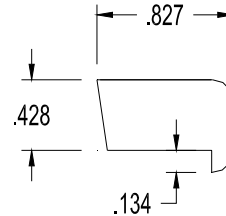

5-Ply Flush Doors

Stock Bead Details

(Contact Sales for use in Stile & Rail)

(Pricing May Vary – Please Contact Your Inside Sales Rep for Pricing Information)

Eggers Industries

No. 296-01-10

#120

#200

#208

Veneer
Wrapped
Bead

Stile & Rail Doors,
Door Frames, Plywood

Flush Doors

East Division
One Eggers Drive
Two Rivers, WI 54241
Phone: 920.793.1351
Fax: 920.793.2958

Neenah Division
164 North Lake Street
Neenah, WI 54956
Phone: 920.722.6444
Fax: 920.722.0357