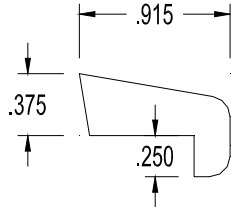

5-Ply Flush Doors

Stock Bead Details

(Contact Sales for use in Stile & Rail)

(Pricing May Vary – Please Contact Your Inside Sales Rep for Pricing Information)

Eggers Industries

No. 296-01-10

#107

#108

#109

#110

#114

#115