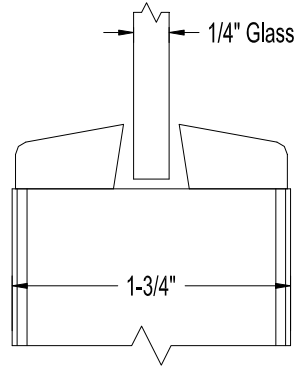

5-Ply Flush Doors

Stock Bead Details

(Contact Sales for use in Stile & Rail)

(Pricing May Vary – Please Contact Your Inside Sales Rep for Pricing Information)

Eggers Industries

No. 296-01-10

#100

#101

#103

#104

#105

#106

5-Ply Flush Doors

Stock Bead Details

(Contact Sales for use in Stile & Rail)

(Pricing May Vary – Please Contact Your Inside Sales Rep for Pricing Information)