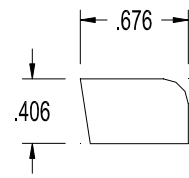

5-Ply Flush Doors

Stock Bead Details

(Contact Sales for use in Stile & Rail)

(Pricing May Vary – Please Contact Your Inside Sales Rep for Pricing Information)

Eggers Industries

No. 296-01-10

#100

#101

#103

#104

#105

#106

5-Ply Flush Doors

Stock Bead Details

(Contact Sales for use in Stile & Rail)

(Pricing May Vary – Please Contact Your Inside Sales Rep for Pricing Information)