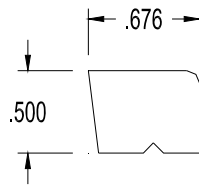

5-Ply Flush Doors

Stock Bead Details

(Contact Sales for use in Stile & Rail)

(Pricing May Vary – Please Contact Your Inside Sales Rep for Pricing Information)

Eggers Industries

No. 296-01-10

#120

#200

#208

Veneer
Wrapped
Bead

Stile & Rail Doors,
Door Frames, Plywood

Flush Doors

East Division
One Eggers Drive
Two Rivers, WI 54241
Phone: 920.793.1351
Fax: 920.793.2958

Neenah Division
164 North Lake Street
Neenah, WI 54956
Phone: 920.722.6444
Fax: 920.722.0357