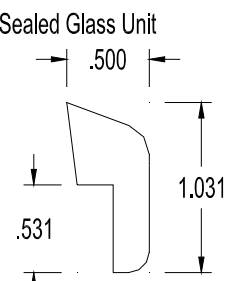

5-Ply Flush Doors

Stock Bead Details

(Contact Sales for use in Stile & Rail)

(Pricing May Vary – Please Contact Your Inside Sales Rep for Pricing Information)

Eggers Industries

No. 296-01-10

#107

#108

#109

#110

#114

#115