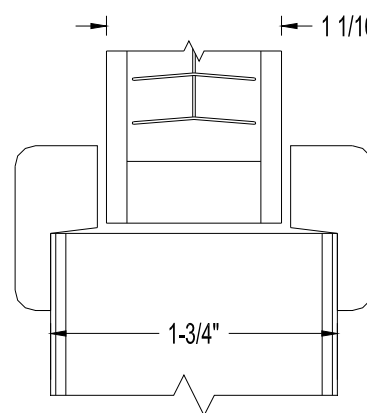

5-Ply Flush Doors

Stock Bead Details

(Contact Sales for use in Stile & Rail)

(Pricing May Vary – Please Contact Your Inside Sales Rep for Pricing Information)

Eggers Industries

No. 296-01-10

#107

#108

#109

#110

#114

#115