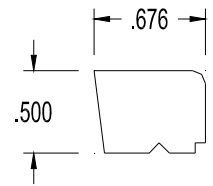

5-Ply Flush Doors

Stock Bead Details

(Contact Sales for use in Stile & Rail)

(Pricing May Vary – Please Contact Your Inside Sales Rep for Pricing Information)

Eggers Industries

No. 296-01-10

#120

#200

#208

Veneer
Wrapped
Bead

Stile & Rail Doors,
Door Frames, Plywood

Flush Doors

East Division
One Eggers Drive
Two Rivers, WI 54241
Phone: 920.793.1351
Fax: 920.793.2958

Neenah Division
164 North Lake Street
Neenah, WI 54956
Phone: 920.722.6444
Fax: 920.722.0357