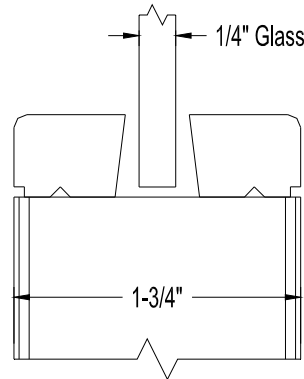

5-Ply Flush Doors

Stock Bead Details

(Contact Sales for use in Stile & Rail)

(Pricing May Vary – Please Contact Your Inside Sales Rep for Pricing Information)

Eggers Industries

No. 296-01-10

#120

#200

#208

Veneer
Wrapped
Bead

Stile & Rail Doors,
Door Frames, Plywood

Flush Doors

East Division
One Eggers Drive
Two Rivers, WI 54241
Phone: 920.793.1351
Fax: 920.793.2958

Neenah Division
164 North Lake Street
Neenah, WI 54956
Phone: 920.722.6444
Fax: 920.722.0357