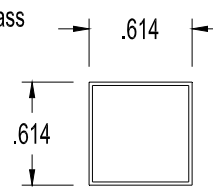

5-Ply Flush Doors

Stock Bead Details

(Contact Sales for use in Stile & Rail)

(Pricing May Vary – Please Contact Your Inside Sales Rep for Pricing Information)

Eggers Industries

No. 296-01-10

#120

#200

#208

Veneer
Wrapped
Bead

Stile & Rail Doors,
Door Frames, Plywood

Flush Doors

East Division
One Eggers Drive
Two Rivers, WI 54241
Phone: 920.793.1351
Fax: 920.793.2958

Neenah Division
164 North Lake Street
Neenah, WI 54956
Phone: 920.722.6444
Fax: 920.722.0357