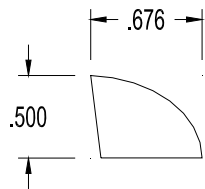

5-Ply Flush Doors

Stock Bead Details

(Contact Sales for use in Stile & Rail)

(Pricing May Vary – Please Contact Your Inside Sales Rep for Pricing Information)

Eggers Industries

No. 296-01-10

#107

#108

#109

#110

#114

#115