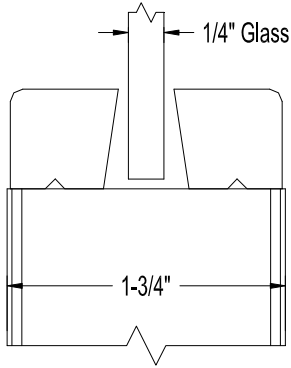

5-Ply Flush Doors

Stock Bead Details

(Contact Sales for use in Stile & Rail)

(Pricing May Vary – Please Contact Your Inside Sales Rep for Pricing Information)

Eggers Industries

No. 296-01-10

#100

#101

#103

#104

#105

#106

5-Ply Flush Doors

Stock Bead Details

(Contact Sales for use in Stile & Rail)

(Pricing May Vary – Please Contact Your Inside Sales Rep for Pricing Information)