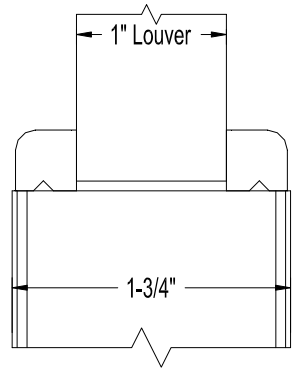

5-Ply Flush Doors

Stock Bead Details

(Contact Sales for use in Stile & Rail)

(Pricing May Vary – Please Contact Your Inside Sales Rep for Pricing Information)

Eggers Industries

No. 296-01-10

#100

#101

#103

#104

#105

#106

5-Ply Flush Doors

Stock Bead Details

(Contact Sales for use in Stile & Rail)

(Pricing May Vary – Please Contact Your Inside Sales Rep for Pricing Information)