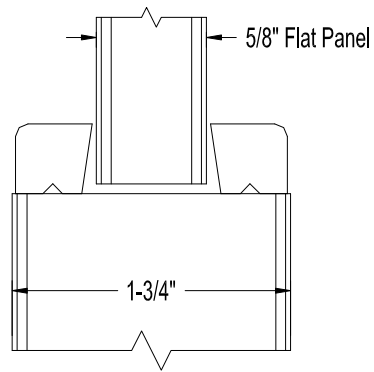

5-Ply Flush Doors

Stock Bead Details

(Contact Sales for use in Stile & Rail)

(Pricing May Vary – Please Contact Your Inside Sales Rep for Pricing Information)

Eggers Industries

No. 296-01-10

#100

#101

#103

#104

#105

#106

5-Ply Flush Doors

Stock Bead Details

(Contact Sales for use in Stile & Rail)

(Pricing May Vary – Please Contact Your Inside Sales Rep for Pricing Information)