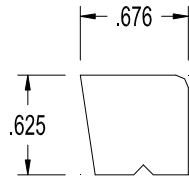

5-Ply Flush Doors

Stock Bead Details

(Contact Sales for use in Stile & Rail)

(Pricing May Vary – Please Contact Your Inside Sales Rep for Pricing Information)

Eggers Industries

No. 296-01-10

#100

#101

#103

#104

#105

#106

5-Ply Flush Doors

Stock Bead Details

(Contact Sales for use in Stile & Rail)

(Pricing May Vary – Please Contact Your Inside Sales Rep for Pricing Information)