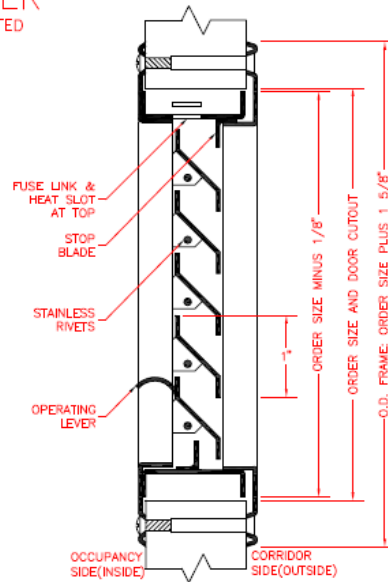

Louvers

Information Bulletin 389

Eggers Industries

Date: May, 2011

#109
OVAL SLAT

SHADED PORTION CAN BE CUT OUT EXCEPT FOR ENDS OF SLATS TO PROVIDE A DEGREE OF VENTILATION.

#114
WOOD LOUVER
NON-VENTED OR VENTED

#110
PLANTATION SLAT

#112 METAL LOUVER
WITH WOOD BEADS

#111
CHEVRON SLAT

FUSIBLE
LINK LOUVER
FOR 45, 60 & 90 MINUTE DOORS

Stile & Rail Doors, Door Frames,
Plywood, Veneered Components

Two Rivers Division
One Eggers Drive
Two Rivers, WI 54241
Phone: 920.793.1351
Fax: 920.793.2958