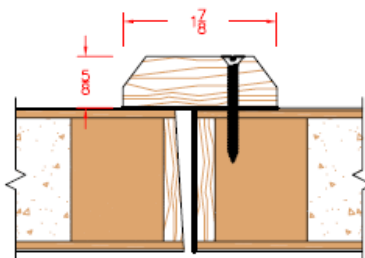

ASTRAGAL AND EDGE SET  
SET 218 BY ALL METAL STAMPING

FLAT ASTRAGAL  
SET 215 BY ALL METAL STAMPING

WOOD ASTRAGAL

1/2" RABBETTED MEETING EDGE

LEAD LINED ASTRAGAL (NON-LABEL  
FLUSH DOORS ONLY)

LEAD LINED ASTRAGAL AND EDGE SET  
LABEL DOORS (FLUSH DOORS ONLY)  
SET 212 BY ALL METAL STAMPING

ACOUSTICAL ASTRAGAL

NOTE: THESE DRAWINGS ARE TO  
SHOW COMMON TREATMENTS OF  
MEETING EDGES, AND NOT  
MEANT TO IMPLY THE SAME  
DOOR CONSTRUCTION IS  
APPLICABLE FOR ALL OPTIONS.

Eggers Industries

Stile & Rail Doors, Door Frames,  
Plywood, Veneered Components