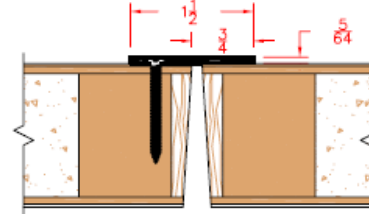

ASTRAGAL AND EDGE SET  
SET 218 BY ALL METAL STAMPING

FLAT ASTRAGAL  
SET 215 BY ALL METAL STAMPING

WOOD ASTRAGAL

1/2" RABBETTED MEETING EDGE

LEAD LINED ASTRAGAL (NON-LABEL  
FLUSH DOORS ONLY)

LEAD LINED ASTRAGAL AND EDGE SET  
LABEL DOORS (FLUSH DOORS ONLY)  
SET 212 BY ALL METAL STAMPING

ACOUSTICAL ASTRAGAL

NOTE: THESE DRAWINGS ARE TO  
SHOW COMMON TREATMENTS OF  
MEETING EDGES, AND NOT  
MEANT TO IMPLY THE SAME  
DOOR CONSTRUCTION IS  
APPLICABLE FOR ALL OPTIONS.

Eggers Industries

Stile & Rail Doors, Door Frames,  
Plywood, Veneered Components