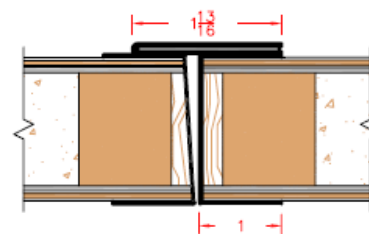

ASTRAGAL AND EDGE SET  
SET 218 BY ALL METAL STAMPING

FLAT ASTRAGAL  
SET 215 BY ALL METAL STAMPING

WOOD ASTRAGAL

1/2" RABBETTED MEETING EDGE

LEAD LINED ASTRAGAL (NON-LABEL  
FLUSH DOORS ONLY)

LEAD LINED ASTRAGAL AND EDGE SET  
LABEL DOORS (FLUSH DOORS ONLY)  
SET 212 BY ALL METAL STAMPING

ACOUSTICAL ASTRAGAL

NOTE: THESE DRAWINGS ARE TO  
SHOW COMMON TREATMENTS OF  
MEETING EDGES, AND NOT  
MEANT TO IMPLY THE SAME  
DOOR CONSTRUCTION IS  
APPLICABLE FOR ALL OPTIONS.

Eggers Industries

Stile & Rail Doors, Door Frames,  
Plywood, Veneered Components