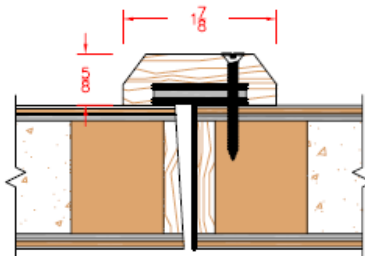

ASTRAGAL AND EDGE SET  
SET 218 BY ALL METAL STAMPING

FLAT ASTRAGAL  
SET 215 BY ALL METAL STAMPING

WOOD ASTRAGAL

1/2" RABBETTED MEETING EDGE

LEAD LINED ASTRAGAL (NON-LABEL  
FLUSH DOORS ONLY)

LEAD LINED ASTRAGAL AND EDGE SET  
LABEL DOORS (FLUSH DOORS ONLY)  
SET 212 BY ALL METAL STAMPING

ACOUSTICAL ASTRAGAL

NOTE: THESE DRAWINGS ARE TO  
SHOW COMMON TREATMENTS OF  
MEETING EDGES, AND NOT  
MEANT TO IMPLY THE SAME  
DOOR CONSTRUCTION IS  
APPLICABLE FOR ALL OPTIONS.

Eggers Industries

Stile & Rail Doors, Door Frames,  
Plywood, Veneered Components