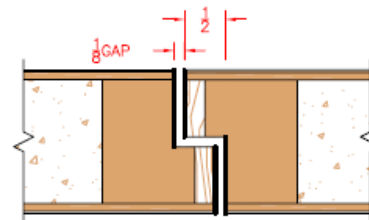

ASTRAGAL AND EDGE SET  
SET 218 BY ALL METAL STAMPING

FLAT ASTRAGAL  
SET 215 BY ALL METAL STAMPING

WOOD ASTRAGAL

1/2" RABBETTED MEETING EDGE

LEAD LINED ASTRAGAL (NON-LABEL  
FLUSH DOORS ONLY)

LEAD LINED ASTRAGAL AND EDGE SET  
LABEL DOORS (FLUSH DOORS ONLY)  
SET 212 BY ALL METAL STAMPING

ACOUSTICAL ASTRAGAL

NOTE: THESE DRAWINGS ARE TO  
SHOW COMMON TREATMENTS OF  
MEETING EDGES, AND NOT  
MEANT TO IMPLY THE SAME  
DOOR CONSTRUCTION IS  
APPLICABLE FOR ALL OPTIONS.

Eggers Industries

Stile & Rail Doors, Door Frames,  
Plywood, Veneered Components