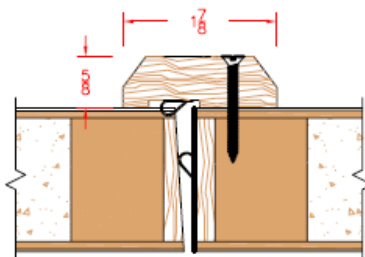

ASTRAGAL AND EDGE SET  
SET 218 BY ALL METAL STAMPING

FLAT ASTRAGAL  
SET 215 BY ALL METAL STAMPING

WOOD ASTRAGAL

1/2" RABBETTED MEETING EDGE

LEAD LINED ASTRAGAL (NON-LABEL  
FLUSH DOORS ONLY)

LEAD LINED ASTRAGAL AND EDGE SET  
LABEL DOORS (FLUSH DOORS ONLY)  
SET 212 BY ALL METAL STAMPING

ACOUSTICAL ASTRAGAL

NOTE: THESE DRAWINGS ARE TO  
SHOW COMMON TREATMENTS OF  
MEETING EDGES, AND NOT  
MEANT TO IMPLY THE SAME  
DOOR CONSTRUCTION IS  
APPLICABLE FOR ALL OPTIONS.

Eggers Industries

Stile & Rail Doors, Door Frames,  
Plywood, Veneered Components