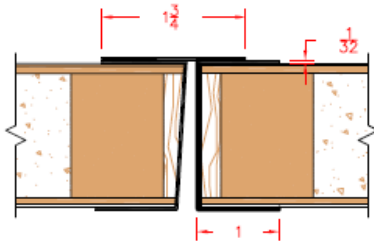

ASTRAGAL AND EDGE SET  
SET 218 BY ALL METAL STAMPING

FLAT ASTRAGAL  
SET 215 BY ALL METAL STAMPING

WOOD ASTRAGAL

1/2" RABBETTED MEETING EDGE

LEAD LINED ASTRAGAL (NON-LABEL  
FLUSH DOORS ONLY)

LEAD LINED ASTRAGAL AND EDGE SET  
LABEL DOORS (FLUSH DOORS ONLY)  
SET 212 BY ALL METAL STAMPING

ACOUSTICAL ASTRAGAL

NOTE: THESE DRAWINGS ARE TO  
SHOW COMMON TREATMENTS OF  
MEETING EDGES, AND NOT  
MEANT TO IMPLY THE SAME  
DOOR CONSTRUCTION IS  
APPLICABLE FOR ALL OPTIONS.

Eggers Industries

Stile & Rail Doors, Door Frames,  
Plywood, Veneered Components