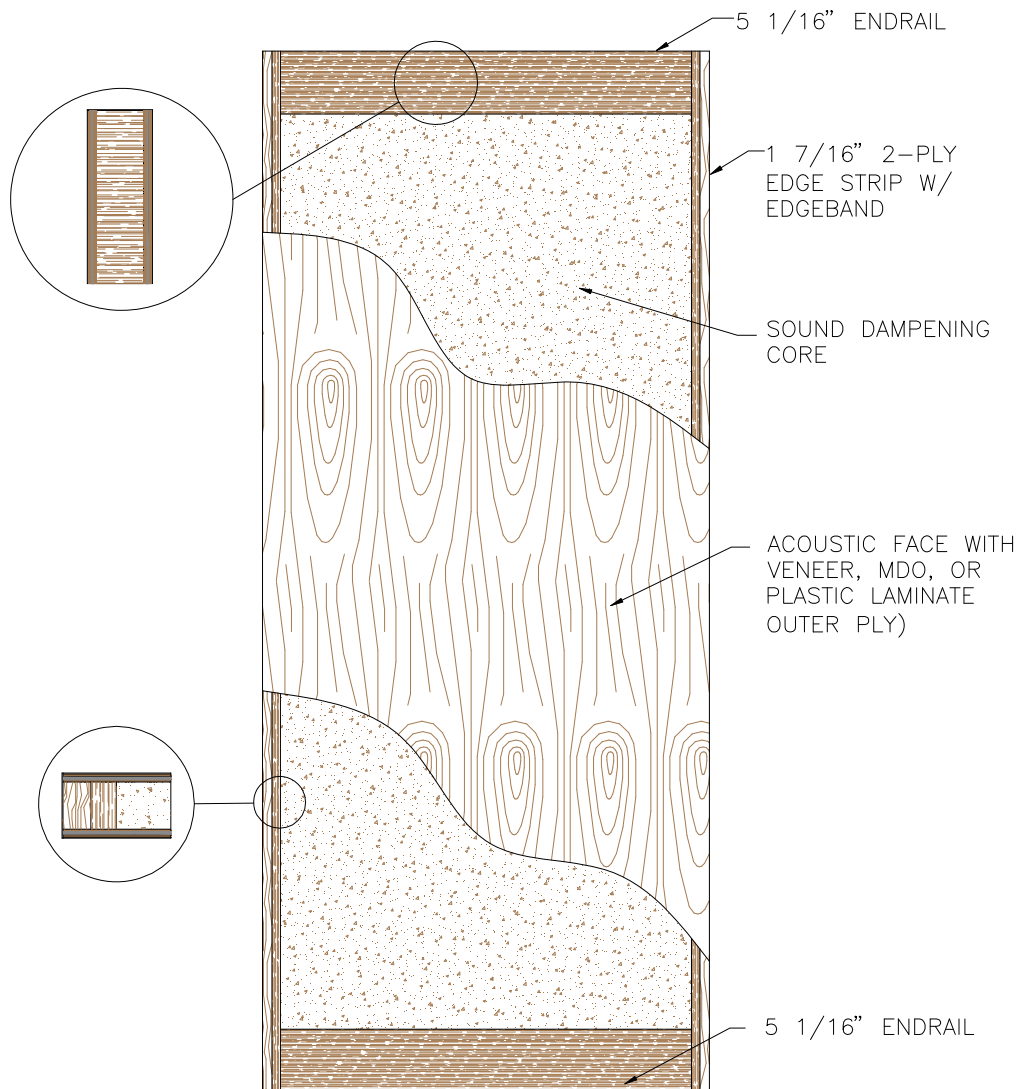

Sound Group 5
Door Elevation

Eggers Industries

No. 605-06-10

**Stile & Rail Doors, Door Frames,
Veneered Components, Plywood**

Two Rivers Division
One Eggers Drive
Two Rivers, WI 54241
Phone: 920.793.1351
Fax: 920.793.2958