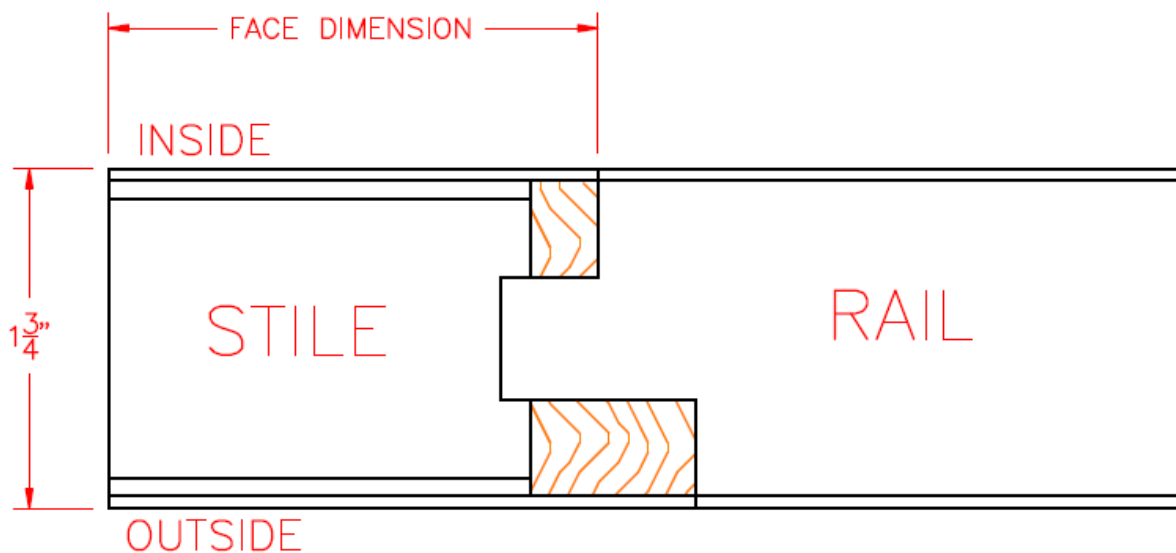

Non-Rated Tongue and Lap/Square Profile Sash Door Detail

Eggers Industries

No. 731-08-09

Eggers Industries

Stile & Rail Doors, Door Frames, Plywood, Veneered Components

Two Rivers Division
One Eggers Drive
Two Rivers, WI 54241
Phone: 920.793.1351
Fax: 920.793.2958

www.eggertindustries.com

Flush Doors

Neenah Division
164 North Lake Street
Neenah, WI 54956
Phone: 920.722.6444
Fax: 920.722.0357

email: sales@eggertindustries.com