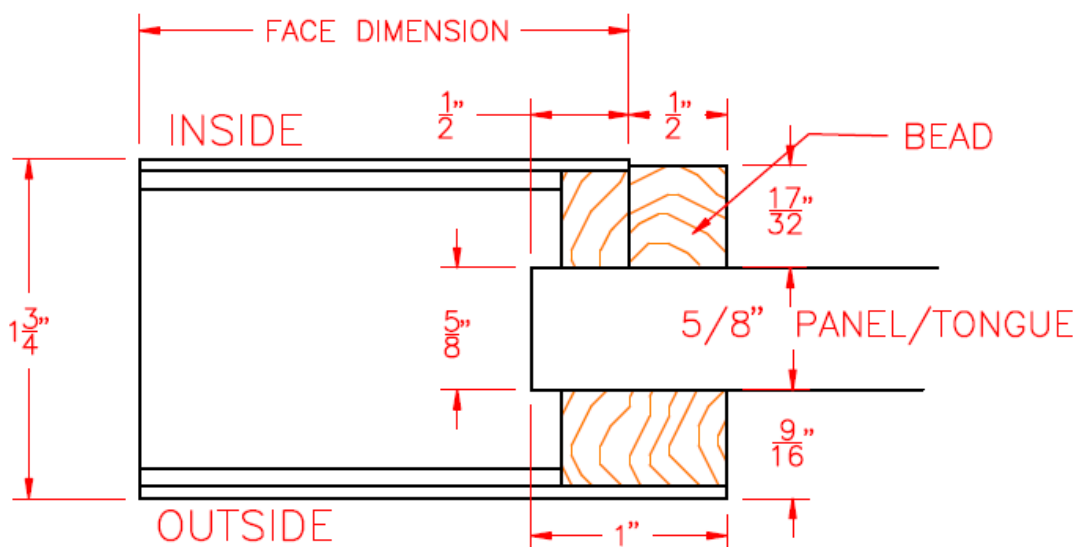

Non-Rated Tongue and Lap/Square Profile Sash Door Detail

Eggers Industries

No. 731-08-09

FACE SIDE =
NARROW SIDE =
OUTSIDE
(LH/RH)

BACK SIDE =
WIDE SIDE =
INSIDE
(LH/RH)

FACE SIDE =
WIDE SIDE =
OUTSIDE
(LHR/RHR)

BACK SIDE =
NARROW SIDE =
INSIDE
(LHR/RHR)

Non-Rated Tongue and Lap/Square Profile

Sash Door Detail

Eggers Industries

No. 731-08-09

Non-Rated Tongue and Lap/Square Profile Sash Door Detail

Eggers Industries

No. 731-08-09

Eggers Industries

Stile & Rail Doors, Door Frames, Plywood, Veneered Components

Two Rivers Division
One Eggers Drive
Two Rivers, WI 54241
Phone: 920.793.1351
Fax: 920.793.2958

www.eggertindustries.com