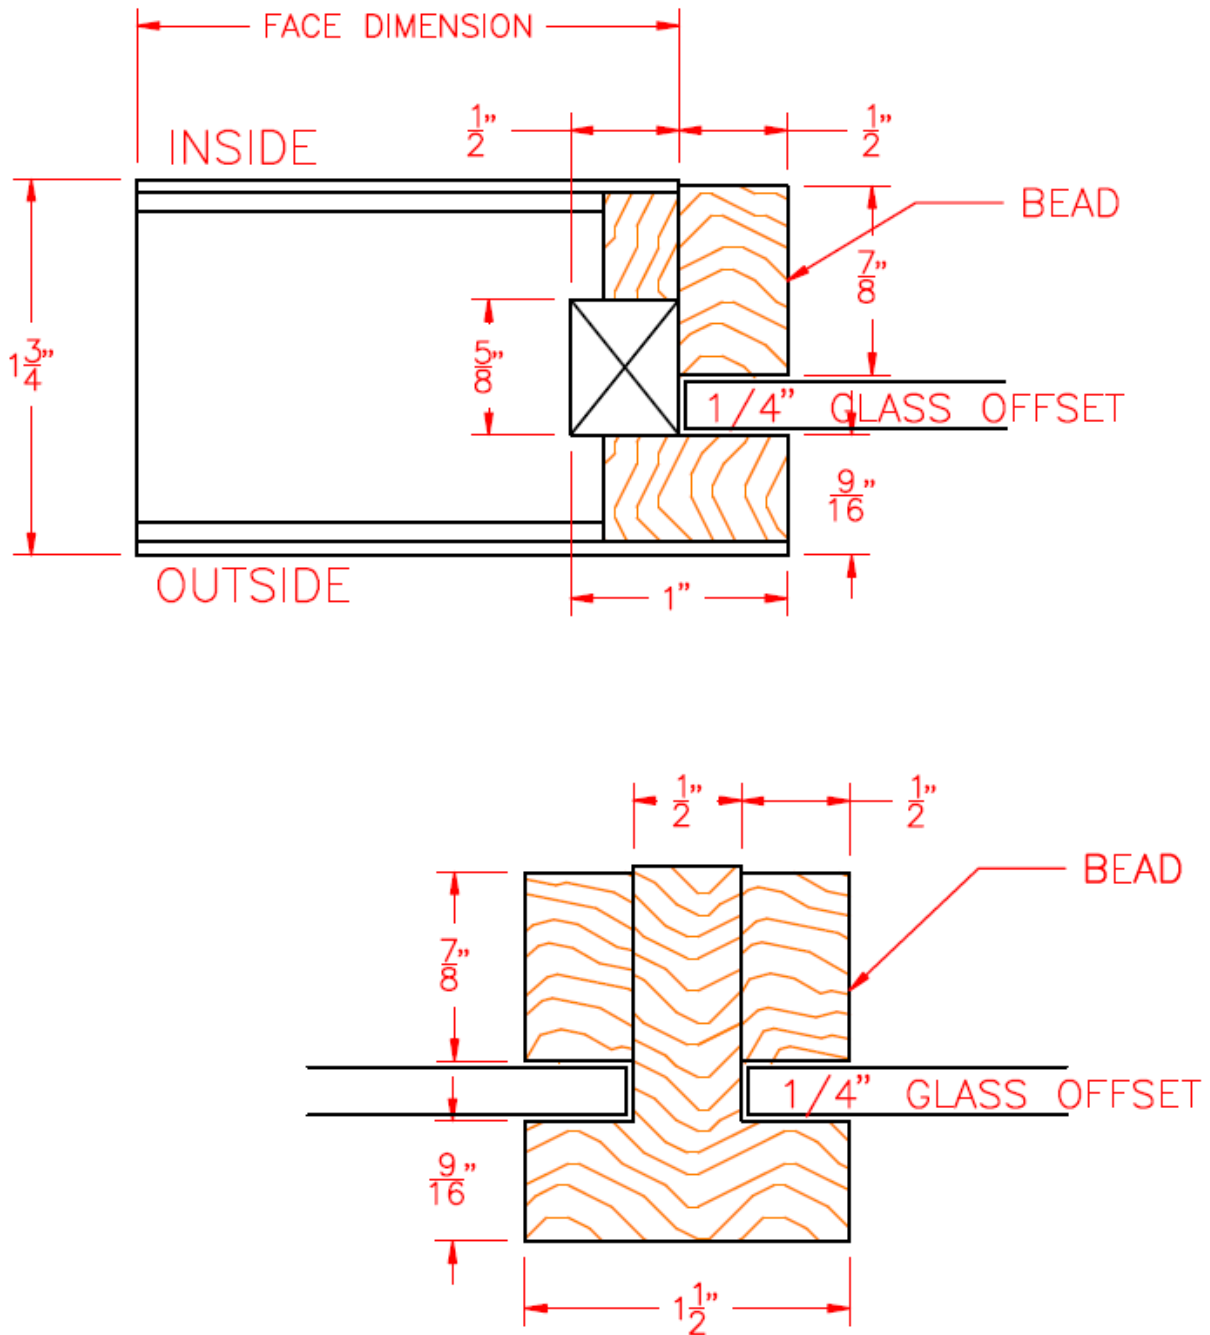

Non-Rated Tongue and Lap/Square Profile Sash Door Detail

Eggers Industries

No. 731-08-09

FACE SIDE =
NARROW SIDE =
OUTSIDE
(LH/RH)

BACK SIDE =
WIDE SIDE =
INSIDE
(LH/RH)

FACE SIDE =
WIDE SIDE =
OUTSIDE
(LHR/RHR)

BACK SIDE =
NARROW SIDE =
INSIDE
(LHR/RHR)

Non-Rated Tongue and Lap/Square Profile

Sash Door Detail

Eggers Industries

No. 731-08-09

Non-Rated Tongue and Lap/Square Profile Sash Door Detail

Eggers Industries

No. 731-08-09

Eggers Industries

Stile & Rail Doors, Door Frames, Plywood, Veneered Components

Two Rivers Division
One Eggers Drive
Two Rivers, WI 54241
Phone: 920.793.1351
Fax: 920.793.2958

www.eggertindustries.com