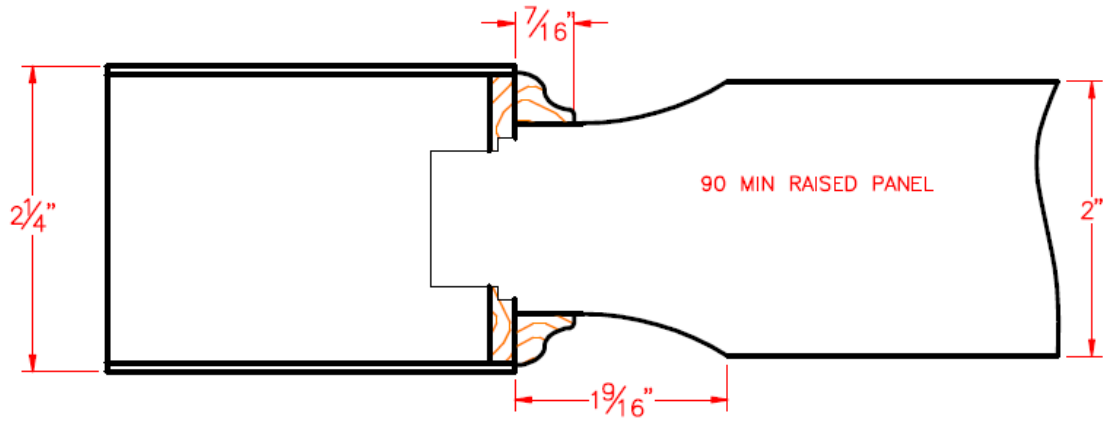

Standard 45-90 Minute Panels with Ogee

Construction Details

Eggers Industries

No. 740-08-09

Standard 45-90 Minute Panels with Quarter Round Construction Details

Eggers Industries

No. 740-08-09

Standard 45-90 Minute Panels with Ovolo
Construction Details