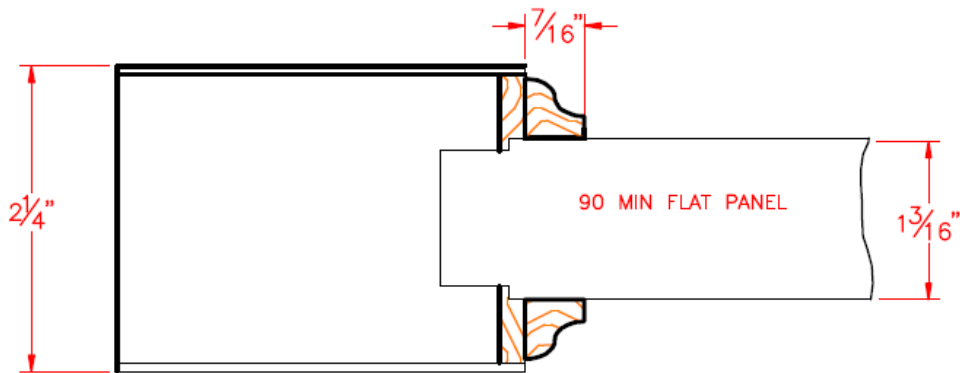

Standard 45-90 Minute Panels with Ogee

Construction Details

Eggers Industries

No. 740-08-09

Standard 45-90 Minute Panels with Quarter Round Construction Details

Eggers Industries

No. 740-08-09

Standard 45-90 Minute Panels with Ovolo
Construction Details