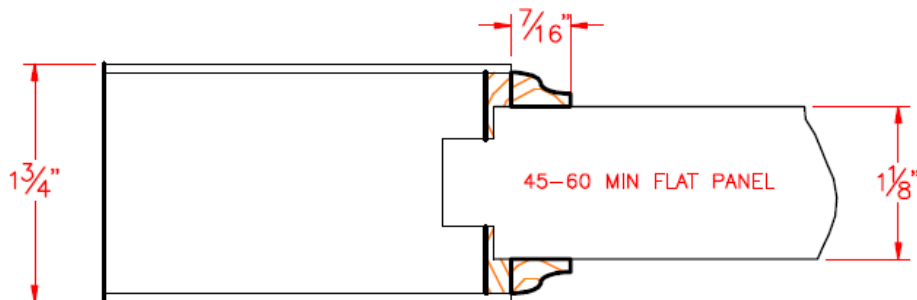

Standard 45-90 Minute Panels with Ogee

Construction Details

Eggers Industries

No. 740-08-09

Standard 45-90 Minute Panels with Quarter Round Construction Details

Eggers Industries

No. 740-08-09

Standard 45-90 Minute Panels with Ovolo
Construction Details