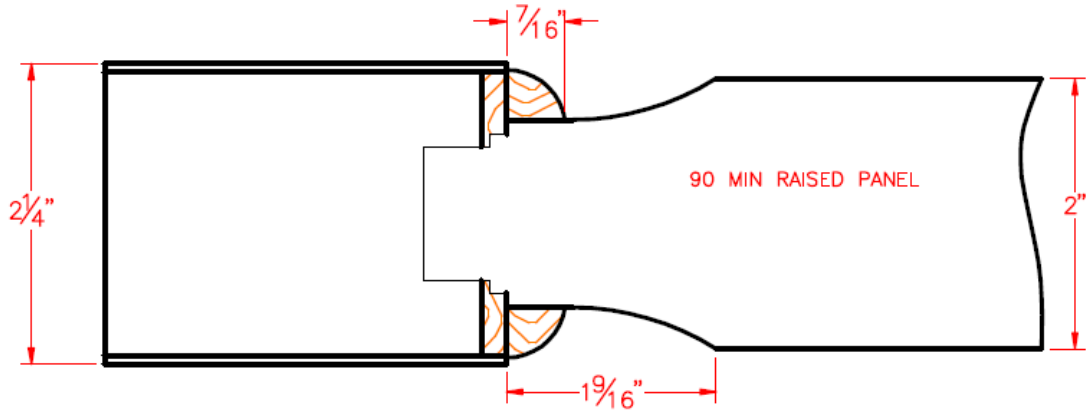

Standard 45-90 Minute Panels with Ogee

Construction Details

Eggers Industries

No. 740-08-09

Standard 45-90 Minute Panels with Quarter Round Construction Details

Eggers Industries

No. 740-08-09

Standard 45-90 Minute Panels with Ovolo
Construction Details