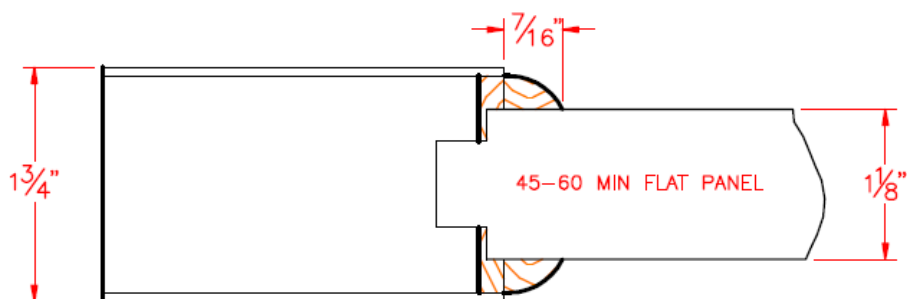

Standard 45-90 Minute Panels with Ogee

Construction Details

Eggers Industries

No. 740-08-09

Standard 45-90 Minute Panels with Quarter Round Construction Details

Eggers Industries

No. 740-08-09

Standard 45-90 Minute Panels with Ovolo
Construction Details