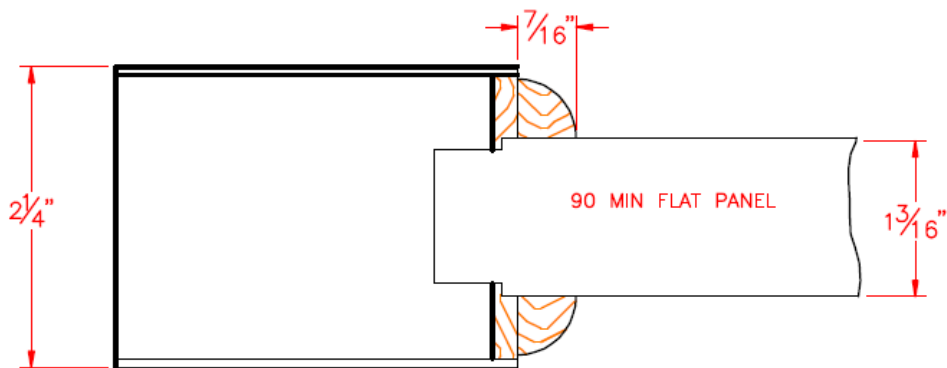

Standard 45-90 Minute Panels with Ogee

Construction Details

Eggers Industries

No. 740-08-09

Standard 45-90 Minute Panels with Quarter Round Construction Details

Eggers Industries

No. 740-08-09

Standard 45-90 Minute Panels with Ovolo
Construction Details