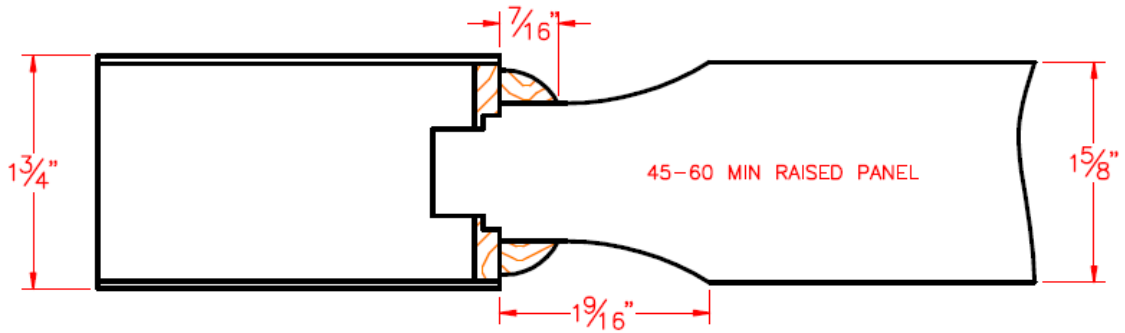

Standard 45-90 Minute Panels with Ogee

Construction Details

Eggers Industries

No. 740-08-09

Standard 45-90 Minute Panels with Quarter Round Construction Details

Eggers Industries

No. 740-08-09

Standard 45-90 Minute Panels with Ovolo
Construction Details