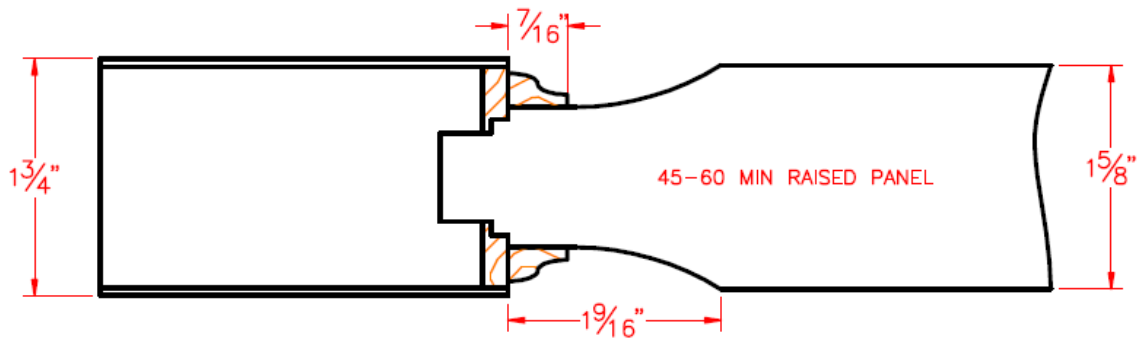

Standard 45-90 Minute Panels with Ogee

Construction Details

Eggers Industries

No. 740-08-09

Standard 45-90 Minute Panels with Quarter Round Construction Details

Eggers Industries

No. 740-08-09

Standard 45-90 Minute Panels with Ovolo
Construction Details