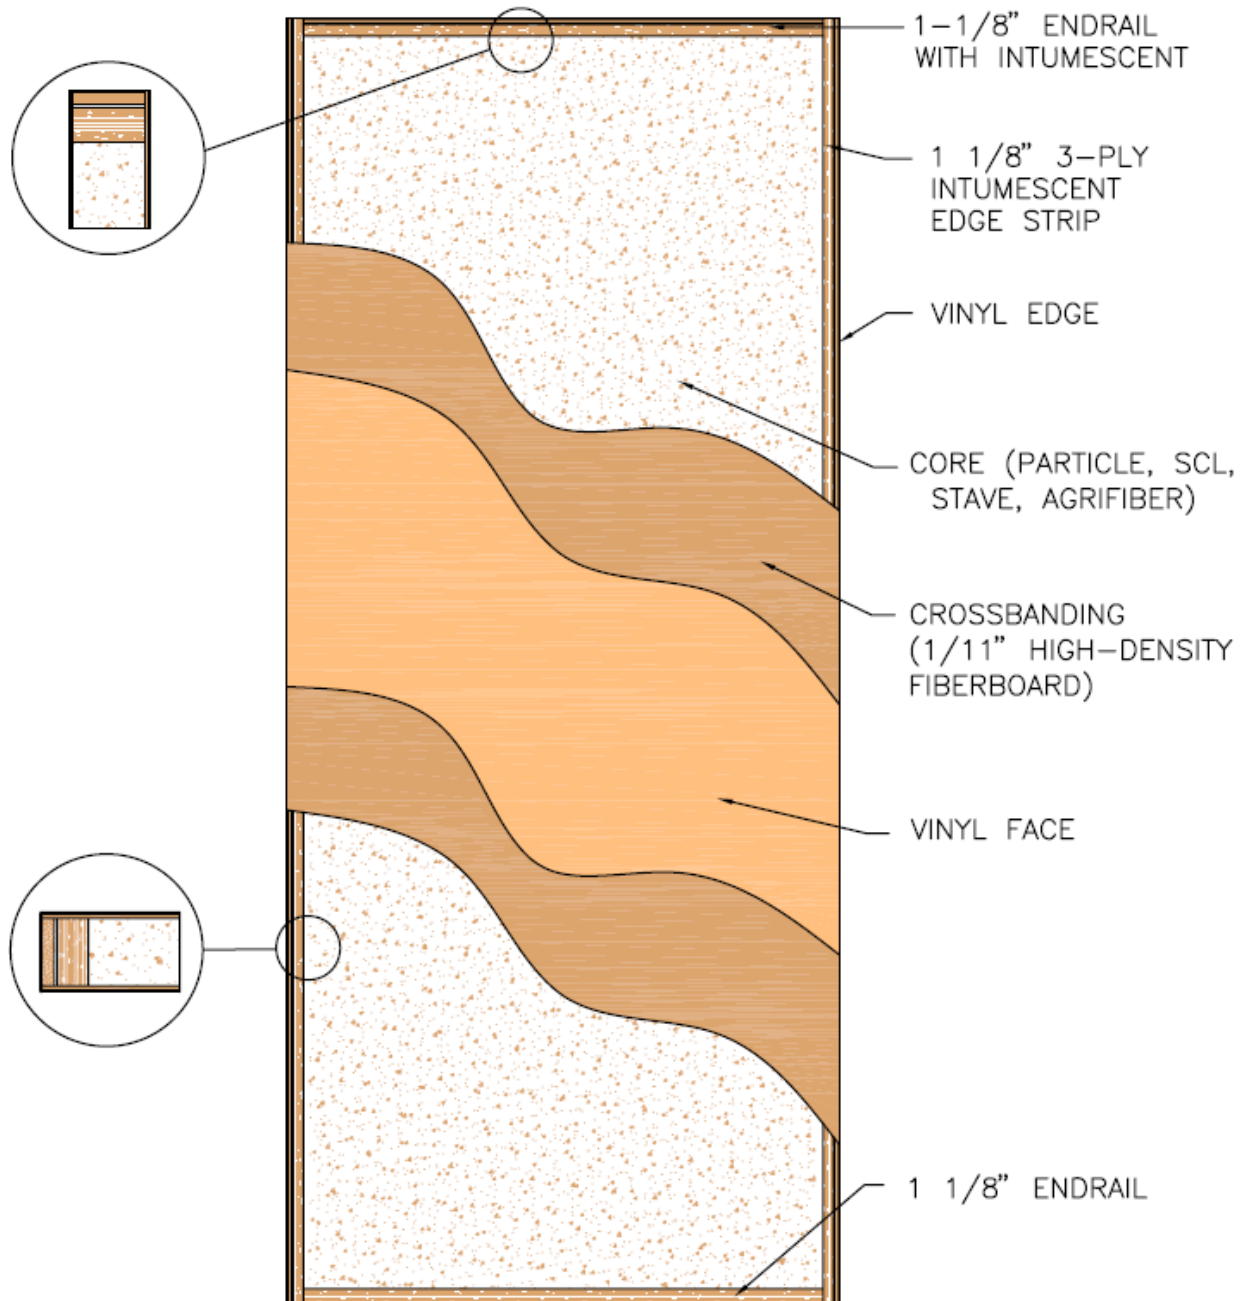

# 20-Minute Vinyl-Clad Fixed Edge – Category A Door Construction

Eggers Industries

No. 339-07-09

Eggers Industries

Stile & Rail Doors, Door Frames,  
Plywood, Veneered Components

**Two Rivers Division**  
One Eggers Drive  
Two Rivers, WI 54241  
Phone: 920.793.1351  
Fax: 920.793.2958