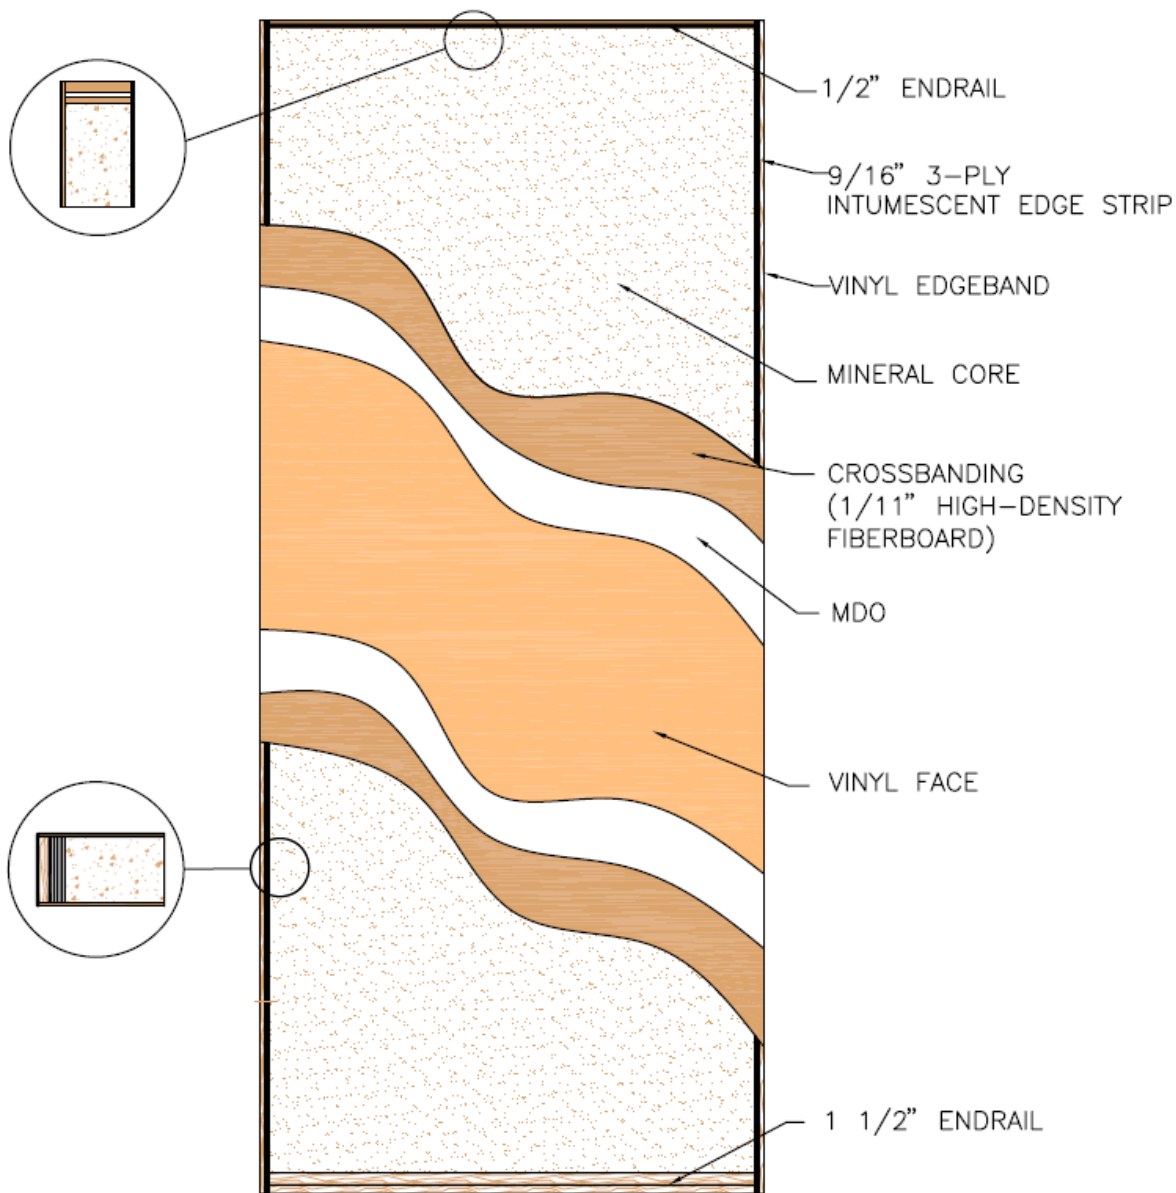

# 45-90 Minute Vinyl-Clad Fixed Edge – Category A Door Construction

No. 364-07-09

Eggers Industries

Eggers Industries

Stile & Rail Doors, Door Frames,  
Plywood, Veneered Components

**Two Rivers Division**  
One Eggers Drive  
Two Rivers, WI 54241  
Phone: 920.793.1351  
Fax: 920.793.2958