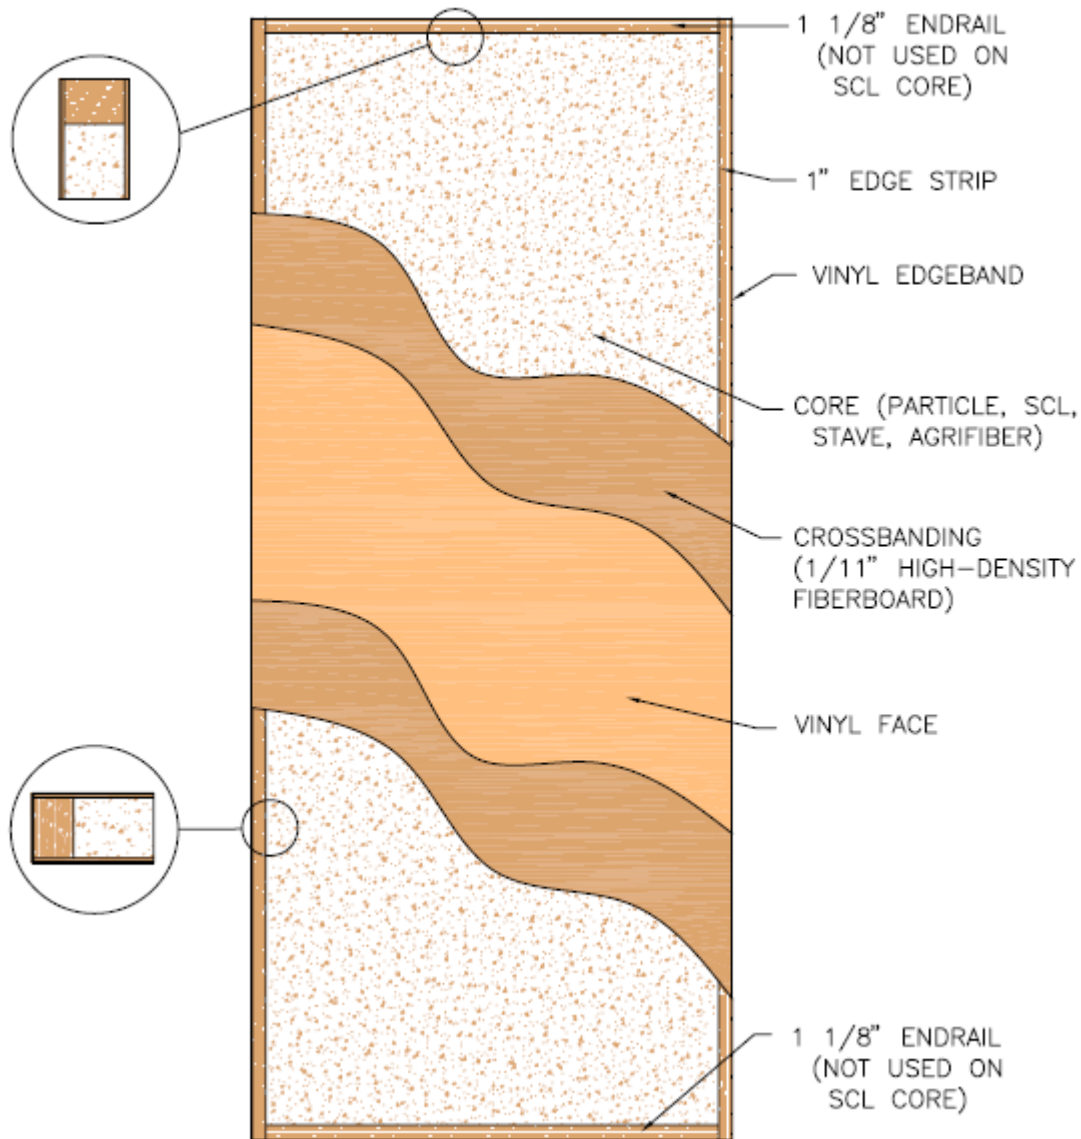

Non-Rated Vinyl-Clad Fixed Edge
Door Construction

Eggers Industries

No. 602-07-09

Eggers Industries

**Stile & Rail Doors, Door Frames,
Plywood, Veneered Components**

Two Rivers Division
One Eggers Drive
Two Rivers, WI 54241
Phone: 920.793.1351
Fax: 920.793.2958