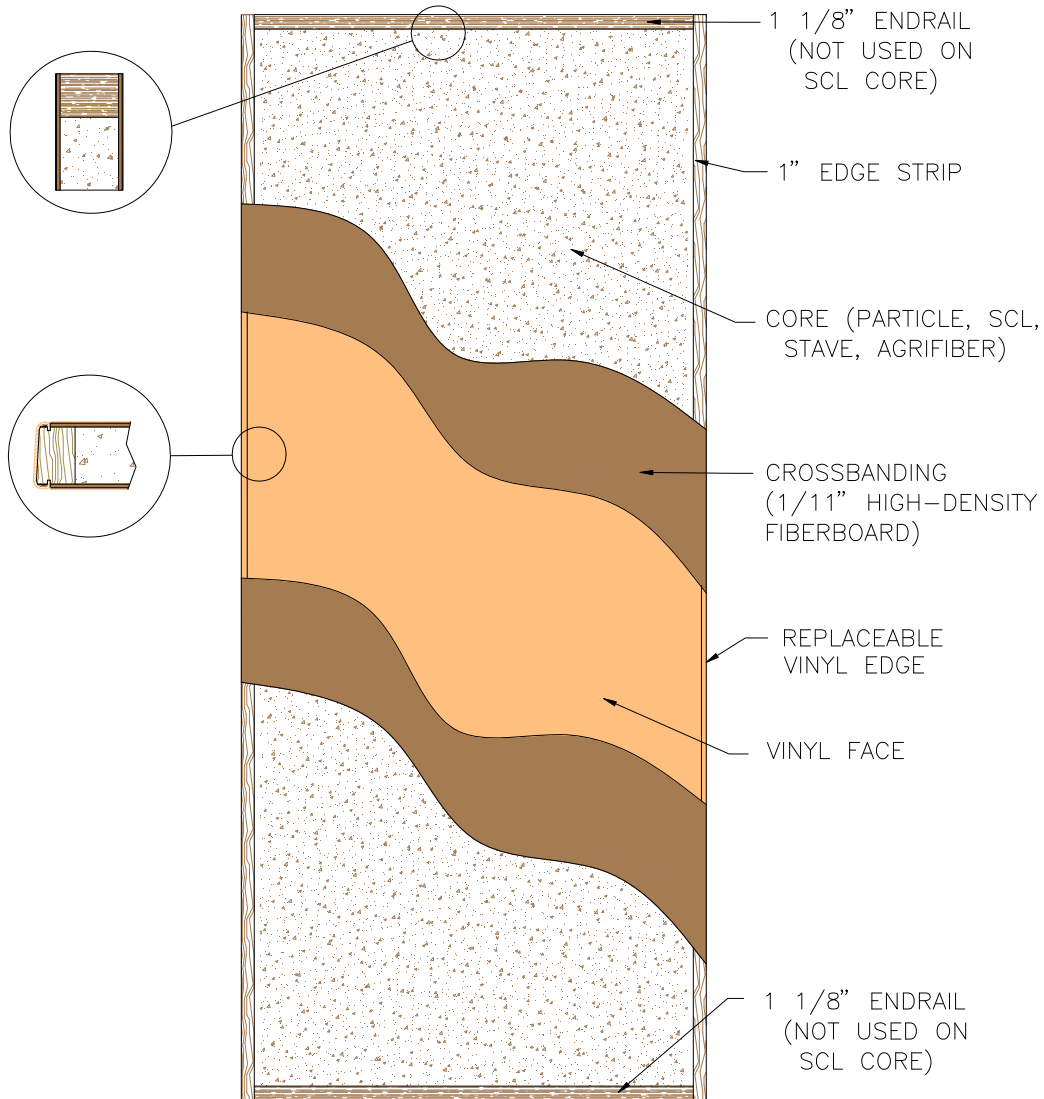

Non-Rated or 20-Minute Vinyl Door (Category B)
Removable Edge
Door Construction

Eggers Industries

No. 622-04-10

**Stile & Rail Doors, Door Frames,
Plywood, Veneered Components**

Two Rivers Division
One Eggers Drive
Two Rivers, WI 54241
Phone: 920.793.1351
Fax: 920.793.2958