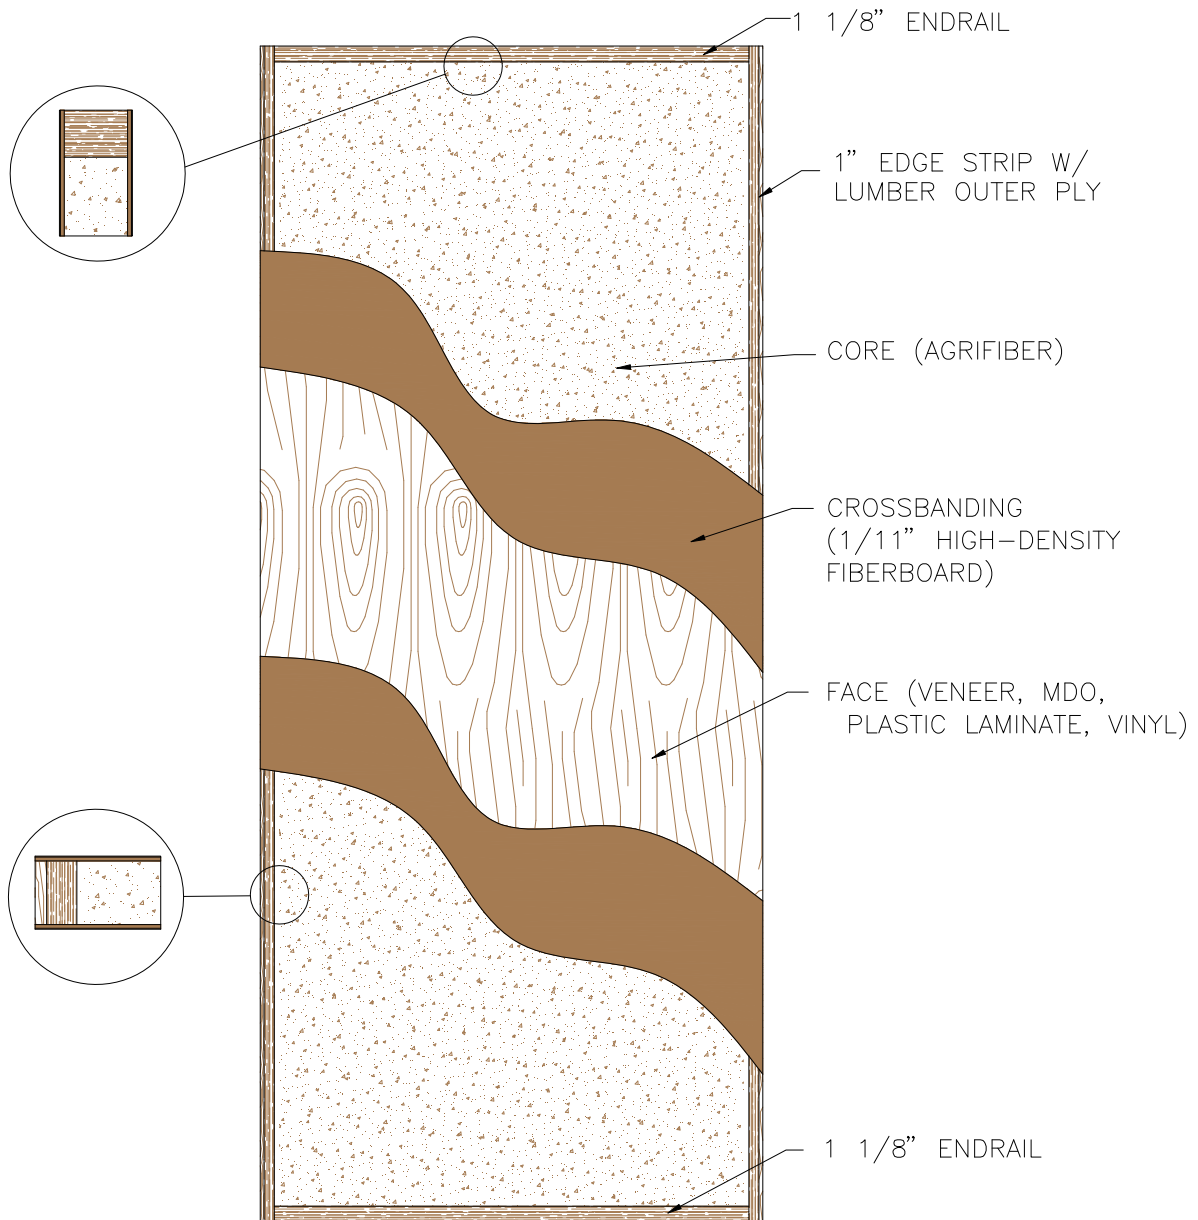

Agrifiber Core – Lumber Edge
Door Construction

Eggers Industries

No. 205-01-10

Eggers Industries

**Stile & Rail Doors, Door Frames,
Plywood, Veneered Components**

Two Rivers Division
One Eggers Drive
Two Rivers, WI 54241
Phone: 920.793.1351
Fax: 920.793.2958