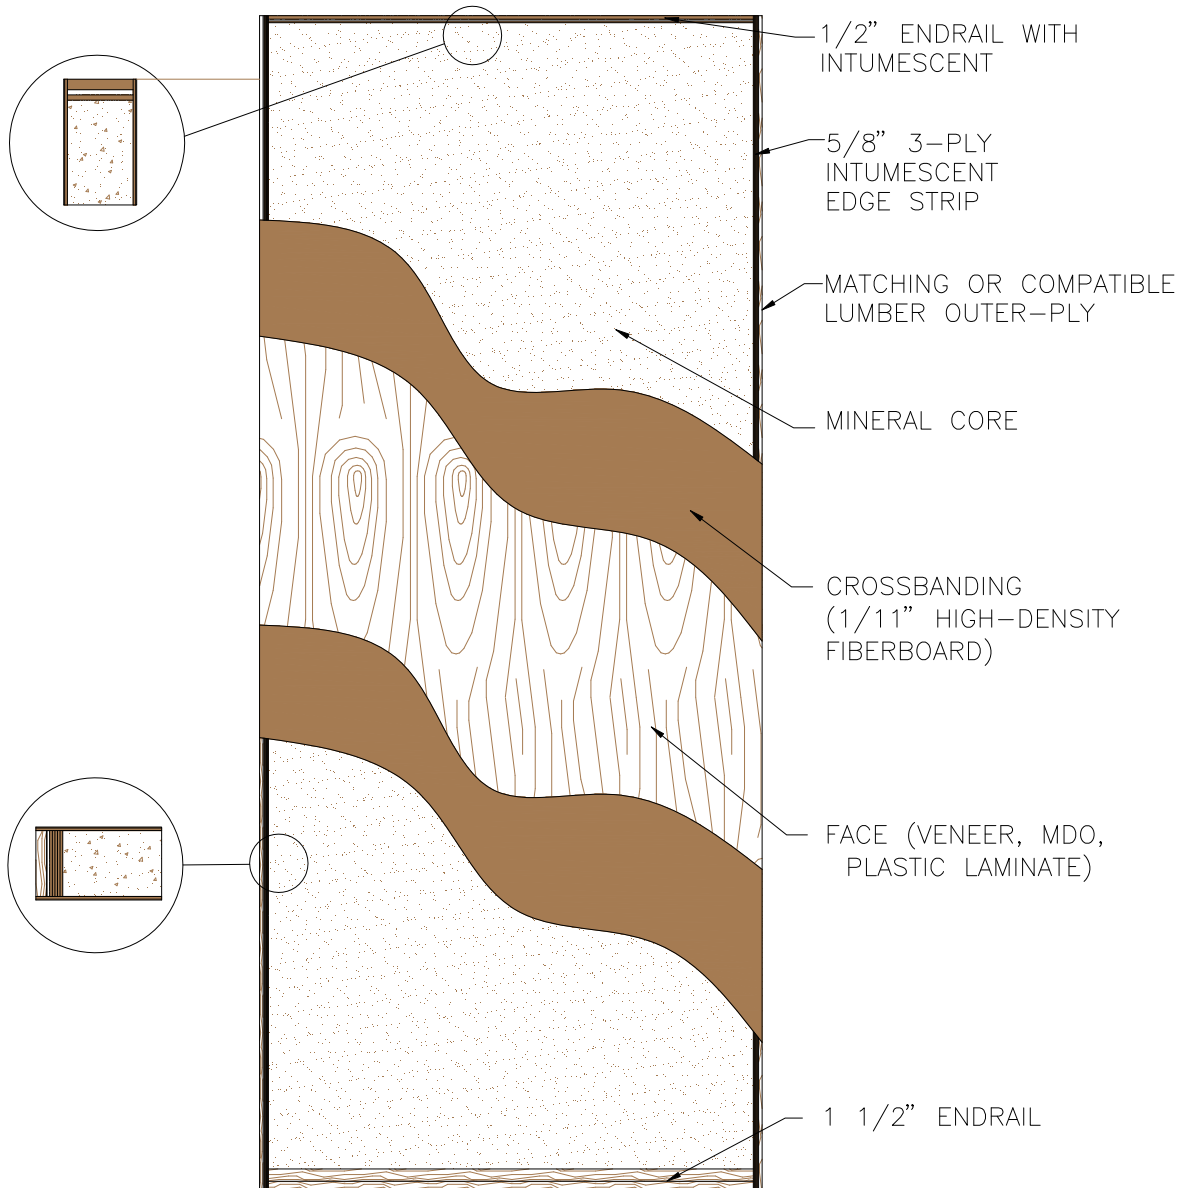

45-90 Minute Mineral Core – Category A
Door Construction

Eggers Industries

No. 340-01-10

**Stile & Rail Doors, Door Frames,
Veneered Components, Plywood**

Two Rivers Division
One Eggers Drive
Two Rivers, WI 54241
Phone: 920.793.1351
Fax: 920.793.2958