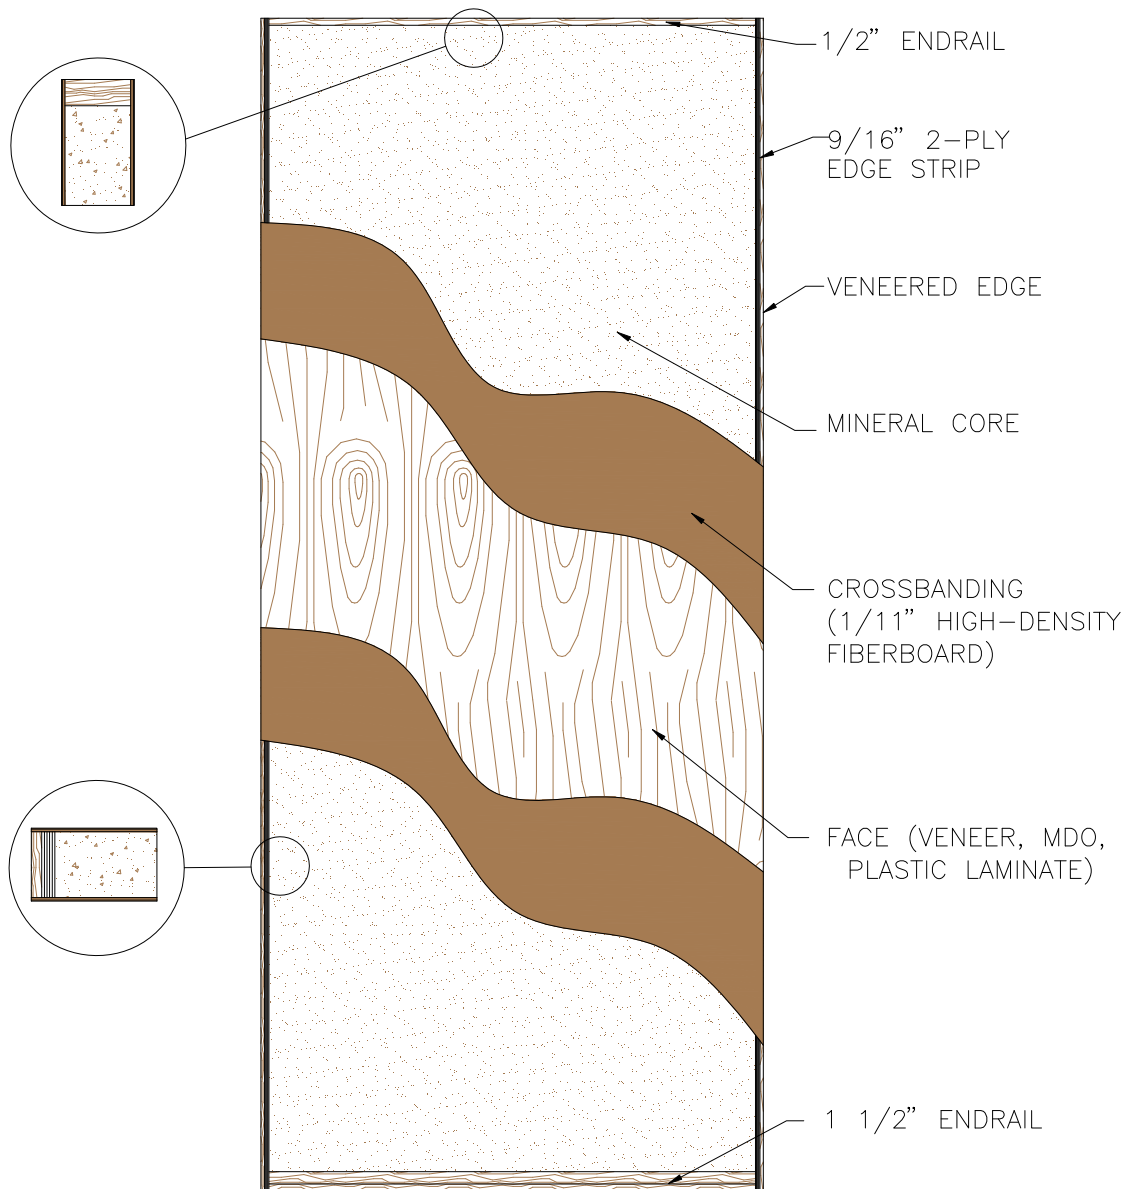

45-90 Minute Mineral Core – Category B  
Door Construction

Eggers Industries

No. 340B-01-10

Eggers Industries

Stile & Rail Doors, Door Frames,  
Plywood, Veneered Components

Two Rivers Division  
One Eggers Drive  
Two Rivers, WI 54241  
Phone: 920.793.1351  
Fax: 920.793.2958