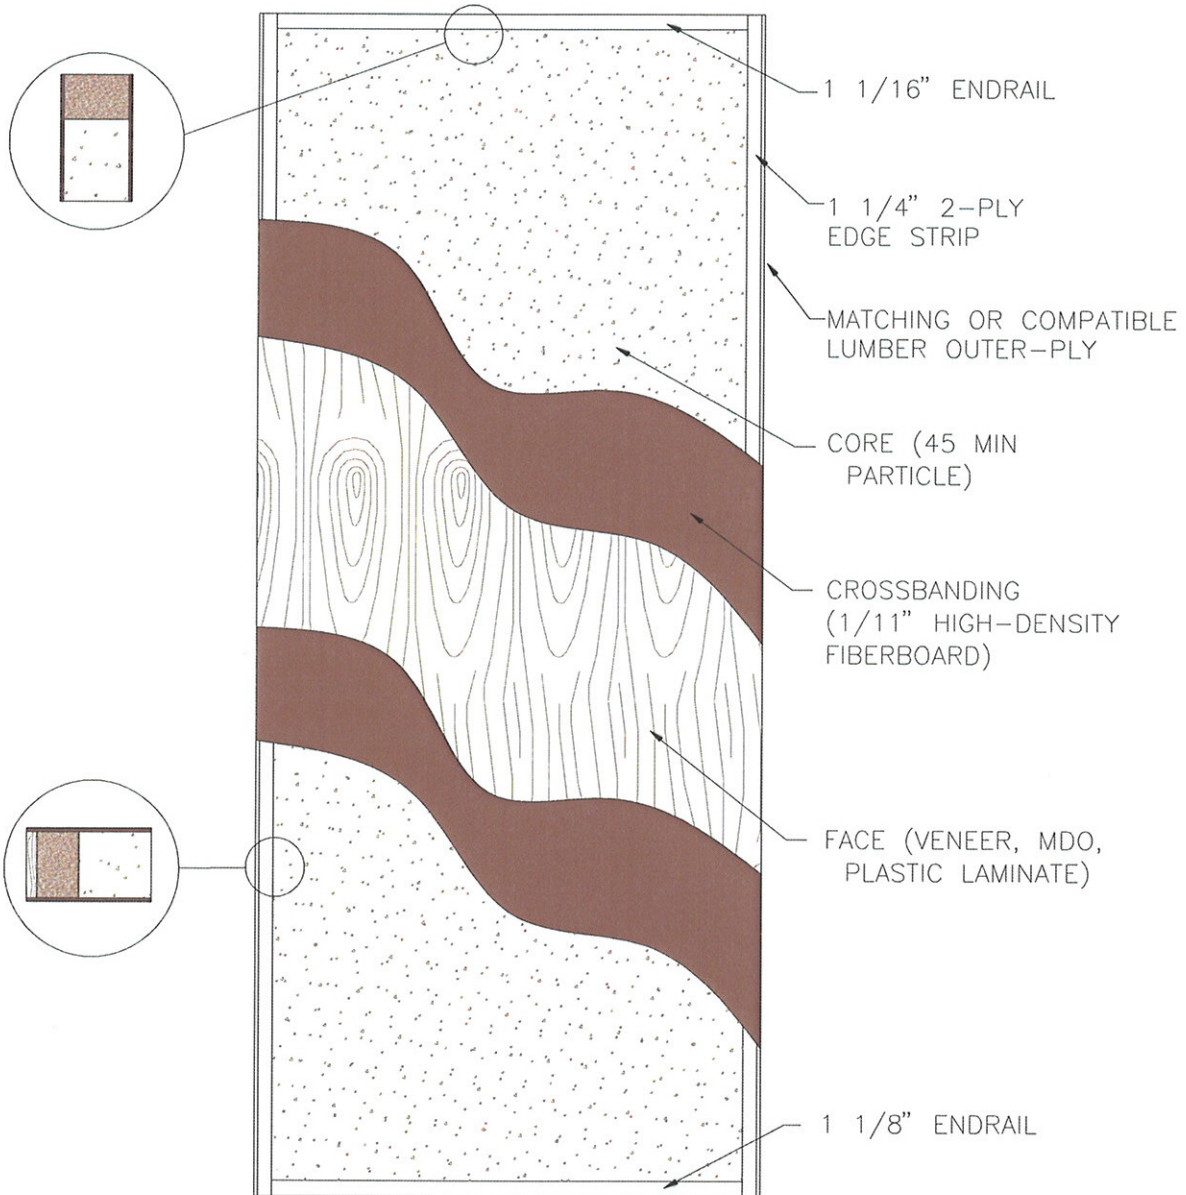

45 Minute Particle Core – Category B
Door Construction

Eggers Industries

No. 381-01-10

**Stile & Rail Doors,
Door Frames, Plywood**

East Division
One Eggers Drive
Two Rivers, WI 54241
Phone: 920.793.1351
Fax: 920.793.2958