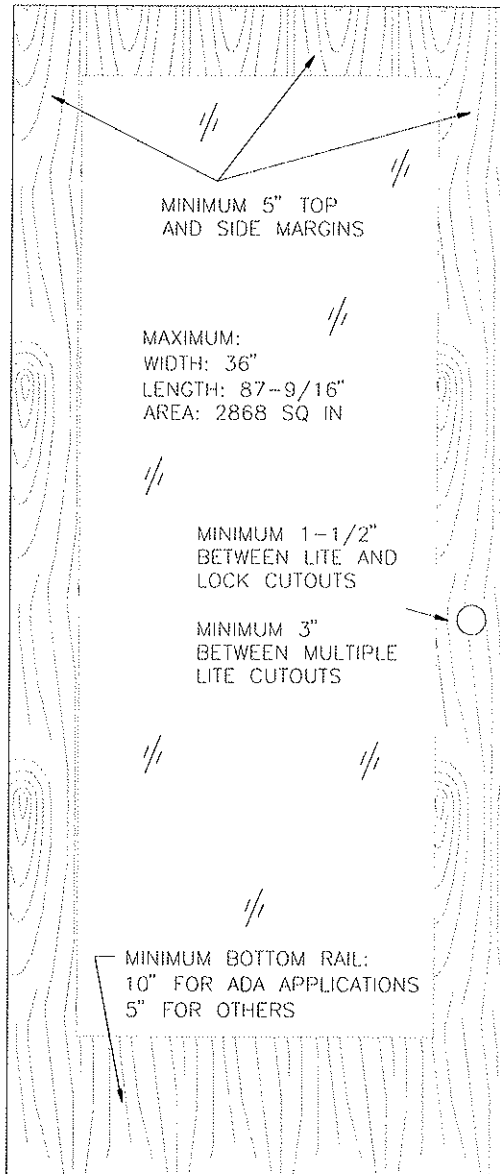

**Full Lite – 20 Minute
Door Construction**

Eggers Industries

No. 386-01-10

SCL OR
STAVE CORE
CONSTRUCTION

Eggers Industries

**Stile & Rail Doors,
Door Frames, Plywood**

Flush Doors

East Division
One Eggers Drive
Two Rivers, WI 54241
Phone: 920.793.1351
Fax: 920.793.2958