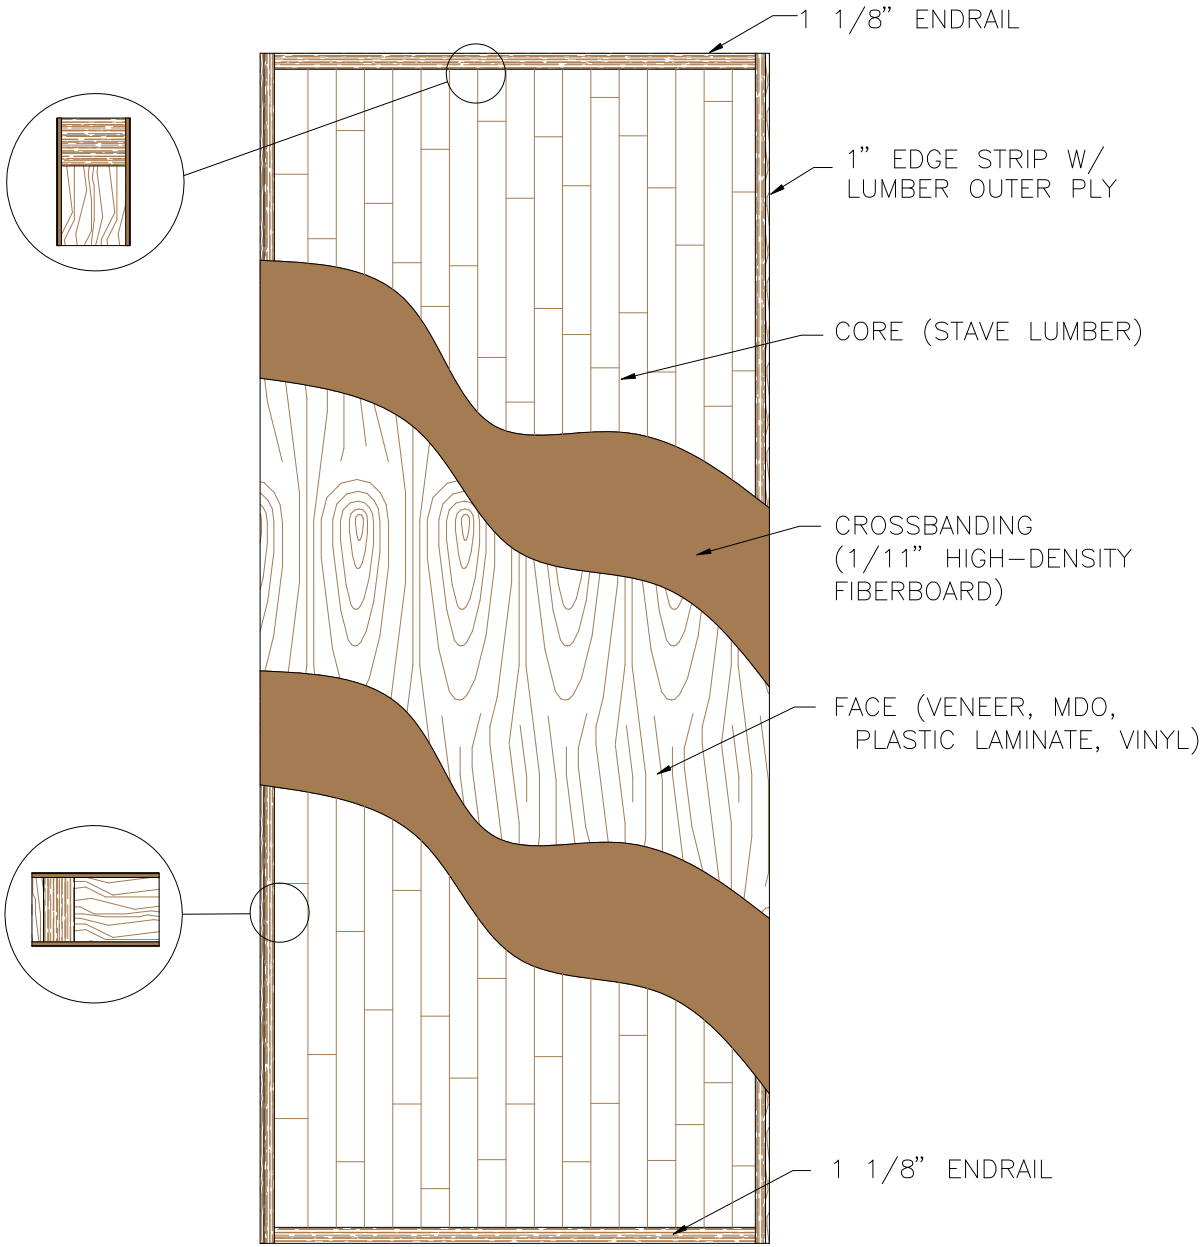

**Stave Core - Lumber Edge**  
Door Construction

Eggers Industries

No. 511-01-10

**Stile & Rail Doors, Door Frames,  
Plywood, Veneered Components**

**Two Rivers Division**  
One Eggers Drive  
Two Rivers, WI 54241  
Phone: 920.793.1351  
Fax: 920.793.2958