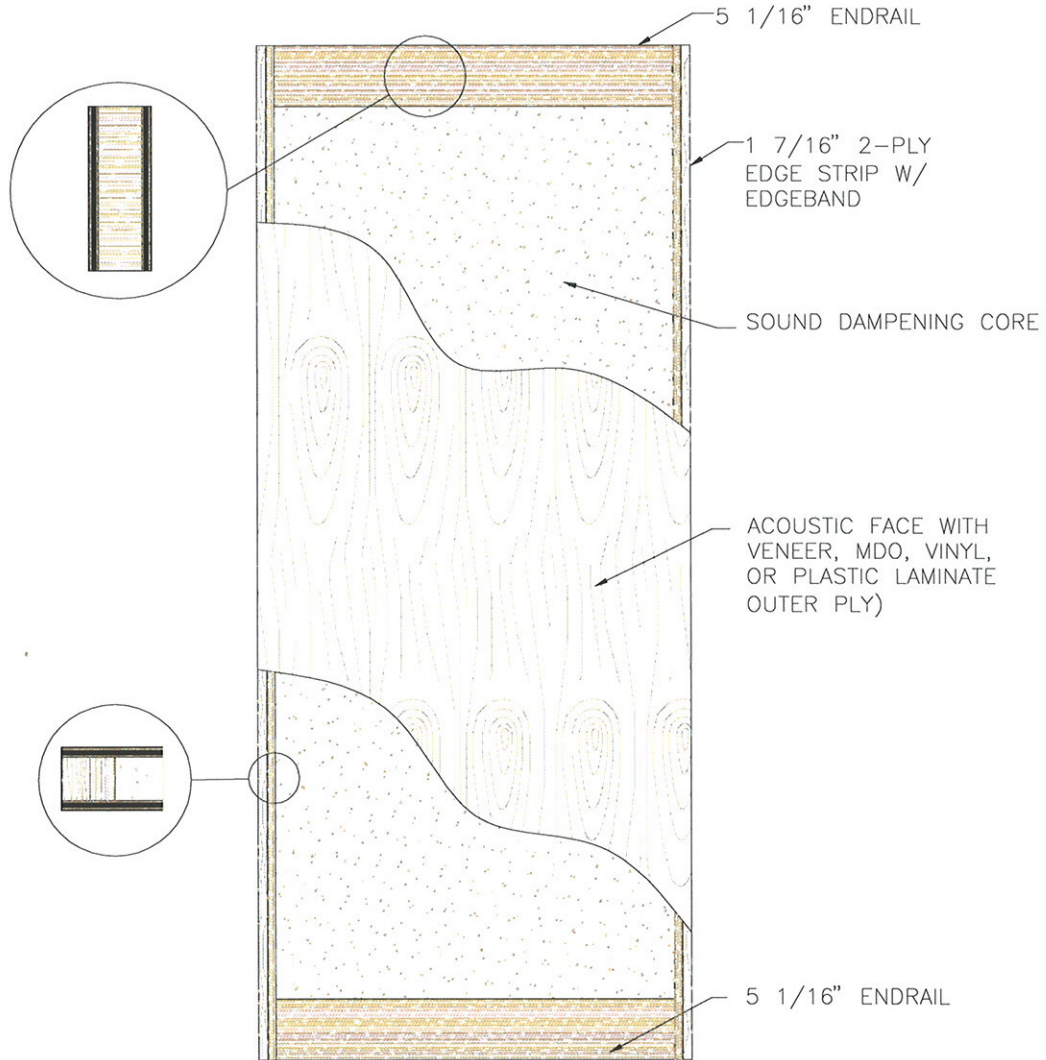

Sound Group 4
Door Elevation

Eggers Industries

No. 604-06-10

Eggers Industries

Stile & Rail Doors, Door Frames,
Plywood, Veneered Components

Two Rivers Division
One Eggers Drive
Two Rivers, WI 54241
Phone: 920.793.1351
Fax: 920.793.2958