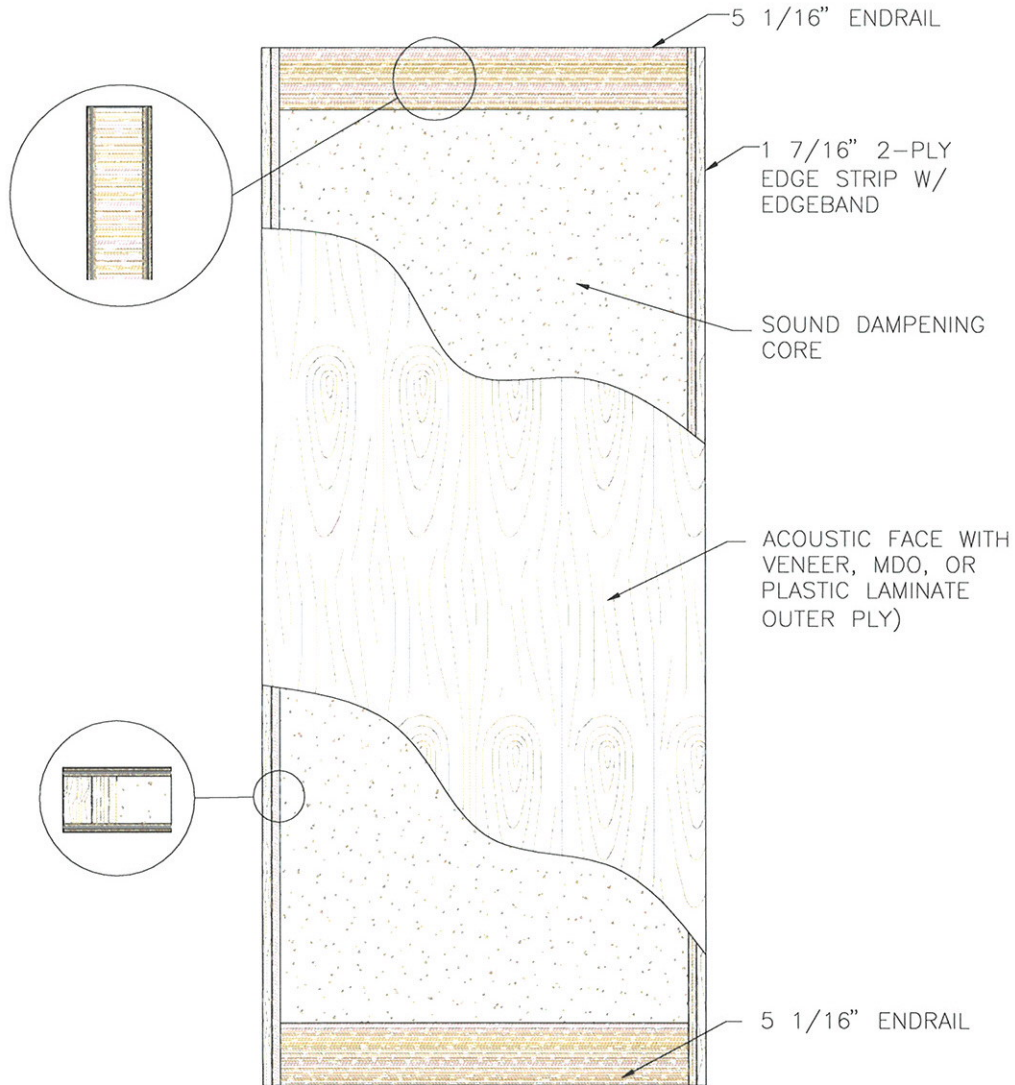

Sound Group 5
Door Elevation

Eggers Industries

No. 605-06-10

Eggers Industries

Stile & Rail Doors, Door Frames,
Plywood, Veneered Components

Two Rivers Division
One Eggers Drive
Two Rivers, WI 54241
Phone: 920.793.1351
Fax: 920.793.2958