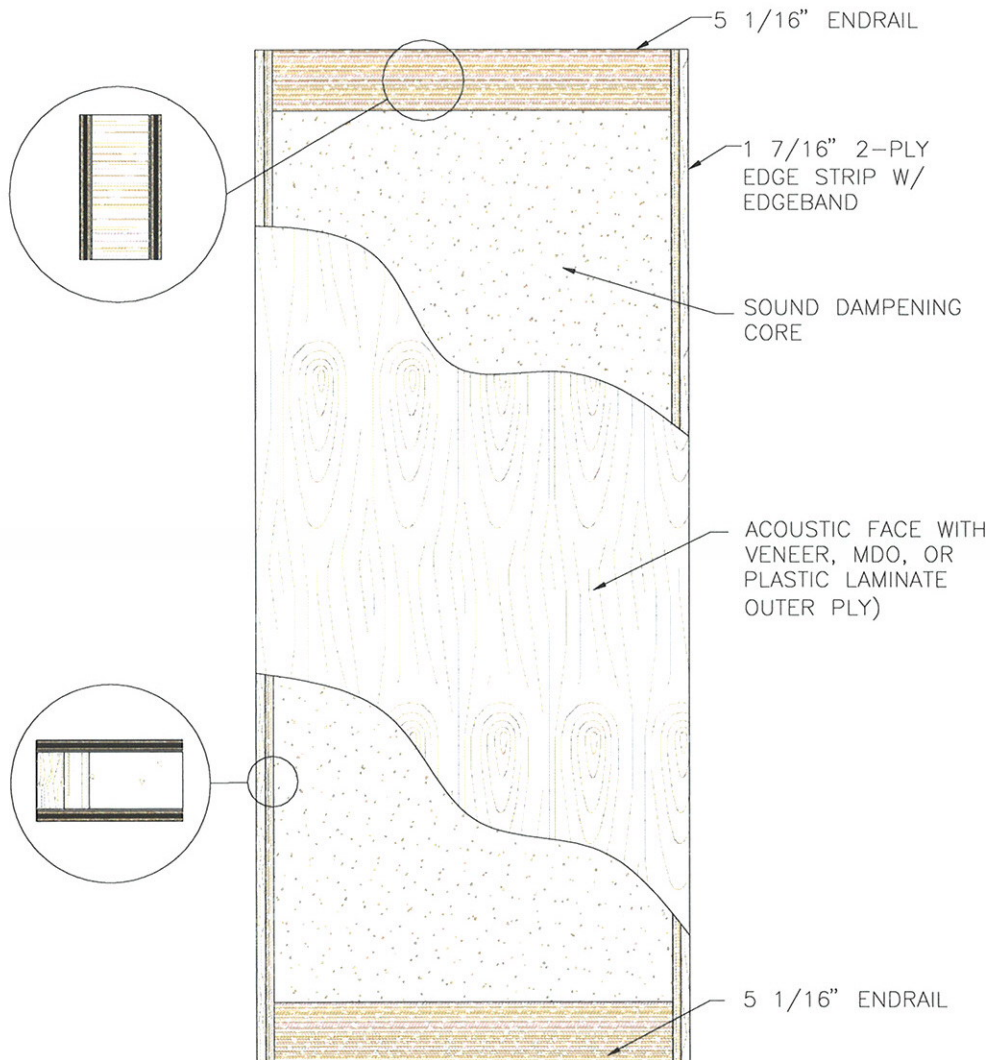

Sound Group 6  
Door Elevation

Eggers Industries

No. 606-06-10

Eggers Industries

Stile & Rail Doors, Door Frames,  
Plywood, Veneered Components

Two Rivers Division  
One Eggers Drive  
Two Rivers, WI 54241  
Phone: 920.793.1351  
Fax: 920.793.2958