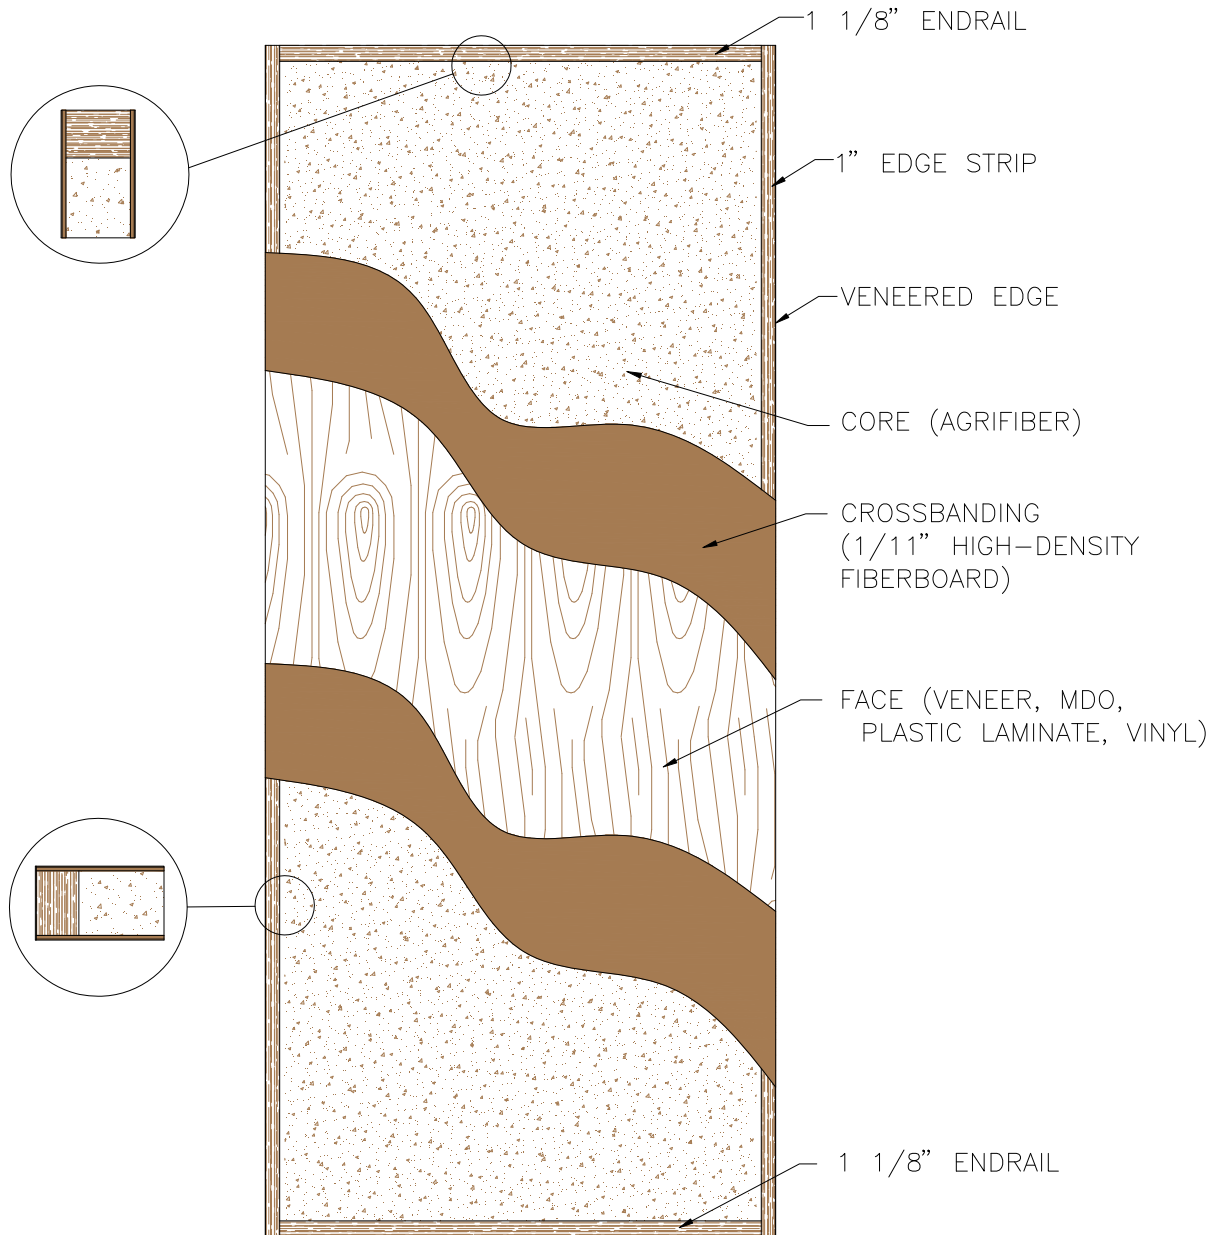

Agrifiber Core – Veneered Edge
Door Construction

Eggers Industries

No. 205V-01-10

Eggers Industries

**Stile & Rail Doors, Door Frames,
Plywood, Veneered Components**

Two Rivers Division
One Eggers Drive
Two Rivers, WI 54241
Phone: 920.793.1351
Fax: 920.793.2958