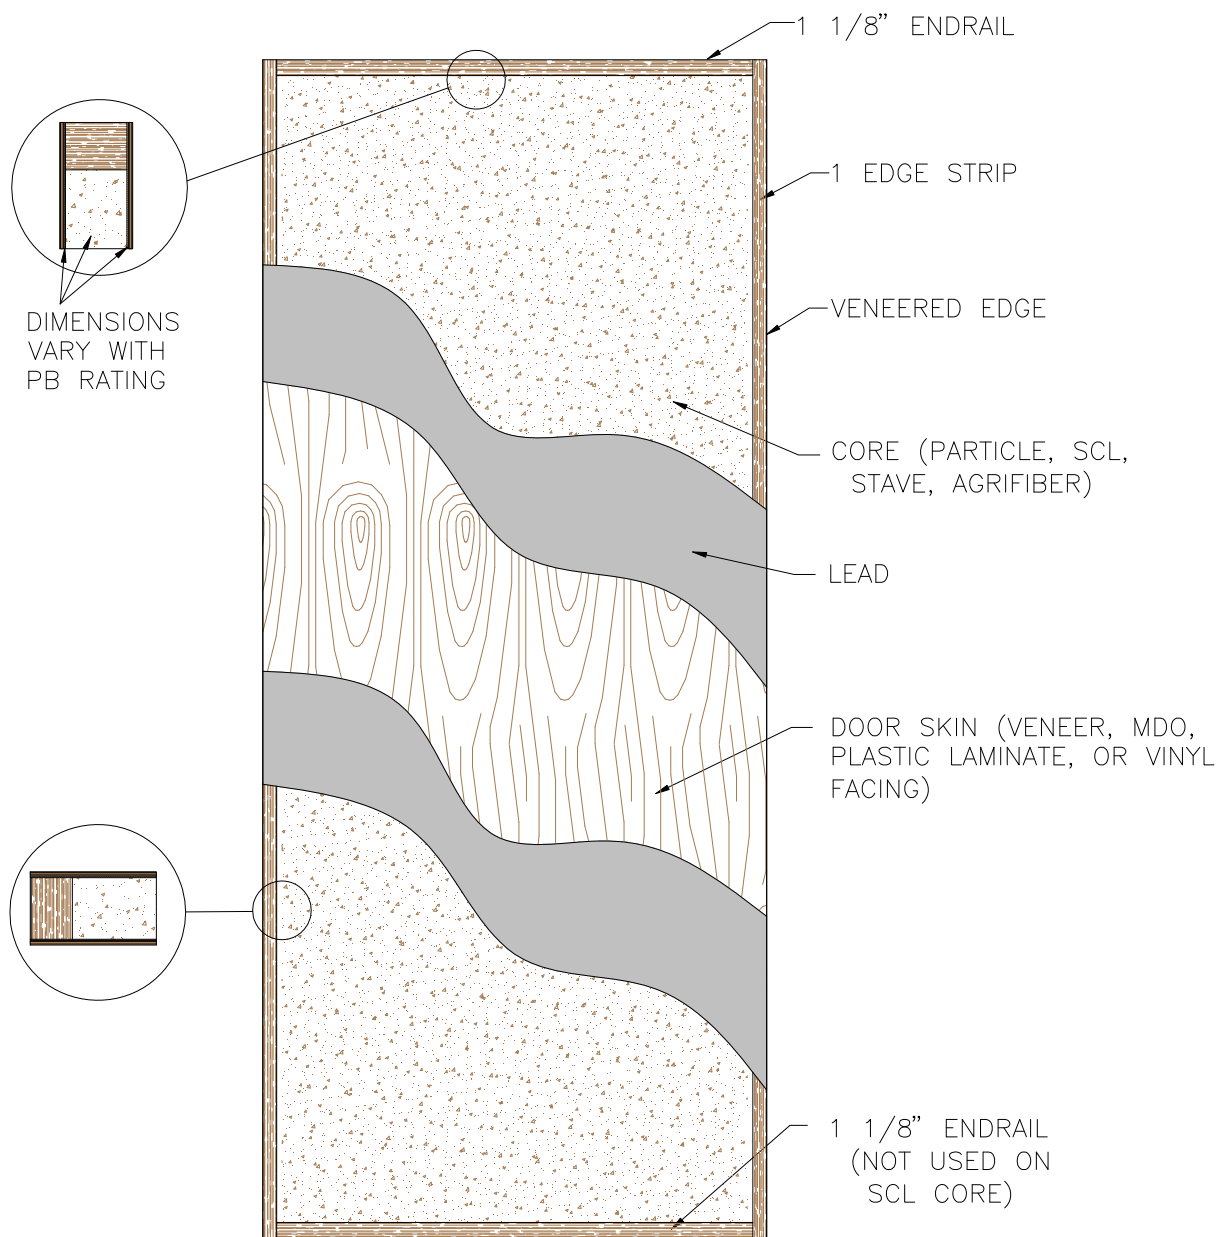

Lead Lined Door – Veneered Edge

Door Construction

Eggers Industries

No. 341V-01-10

Stile & Rail Doors, Door Frames, Plywood, Veneered Components

Two Rivers Division
One Eggers Drive
Two Rivers, WI 54241
Phone: 920.793.1351
Fax: 920.793.2958