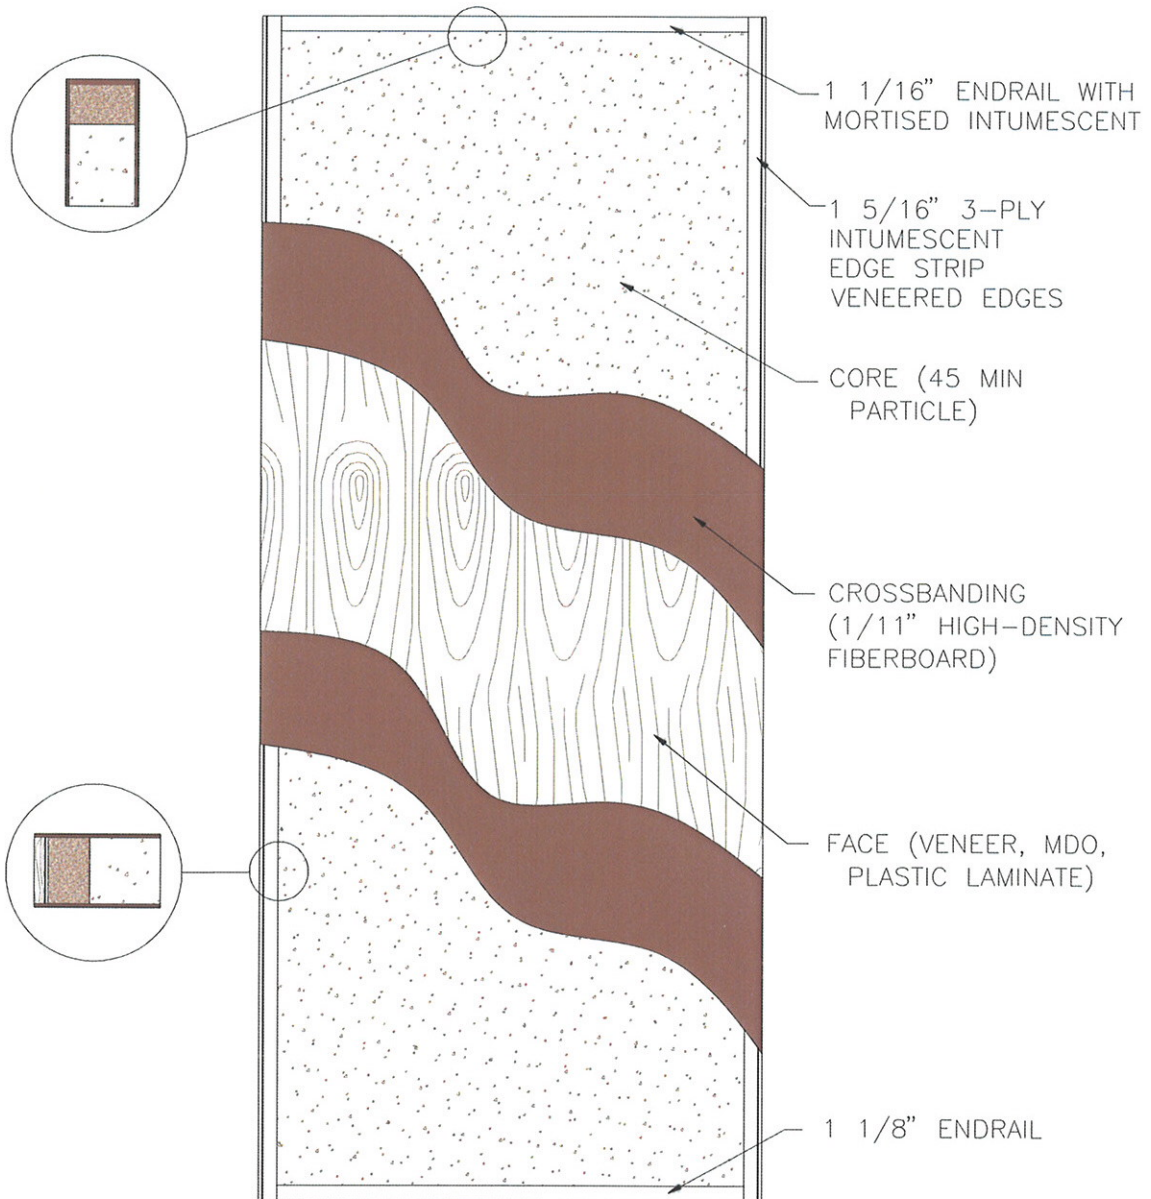

45-Minute Particle Core-Category A-Veneered Edge
Door Construction

Eggers Industries

No. 380V-01-10

Eggers Industries

**Stile & Rail Doors,
Door Frames, Plywood**

East Division
One Eggers Drive
Two Rivers, WI 54241
Phone: 920.793.1351
Fax: 920.793.2958