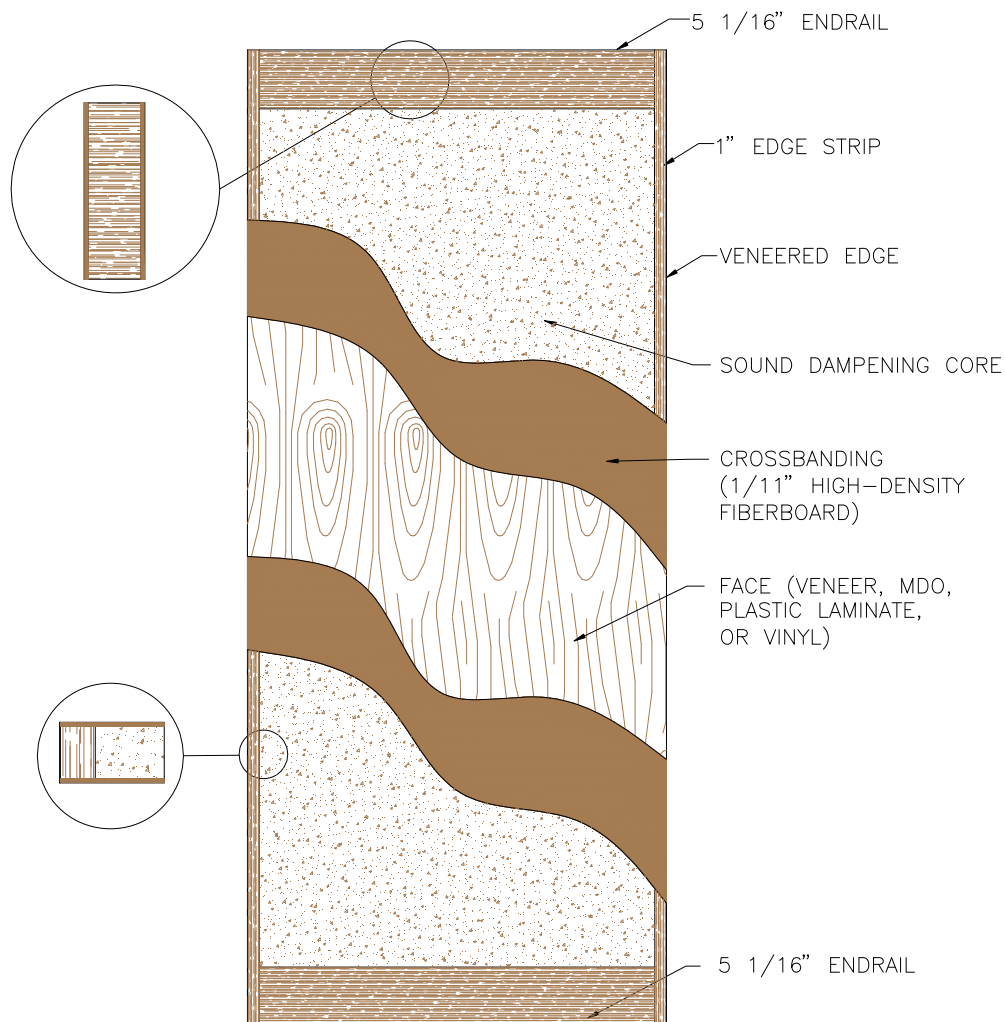

Sound Group 3 - Veneered Edge

Door Construction

Eggers Industries

No. 603-06-10

Stile & Rail Doors, Door Frames, Plywood, Veneered Components

Two Rivers Division
One Eggers Drive
Two Rivers, WI 54241
Phone: 920.793.1351
Fax: 920.793.2958