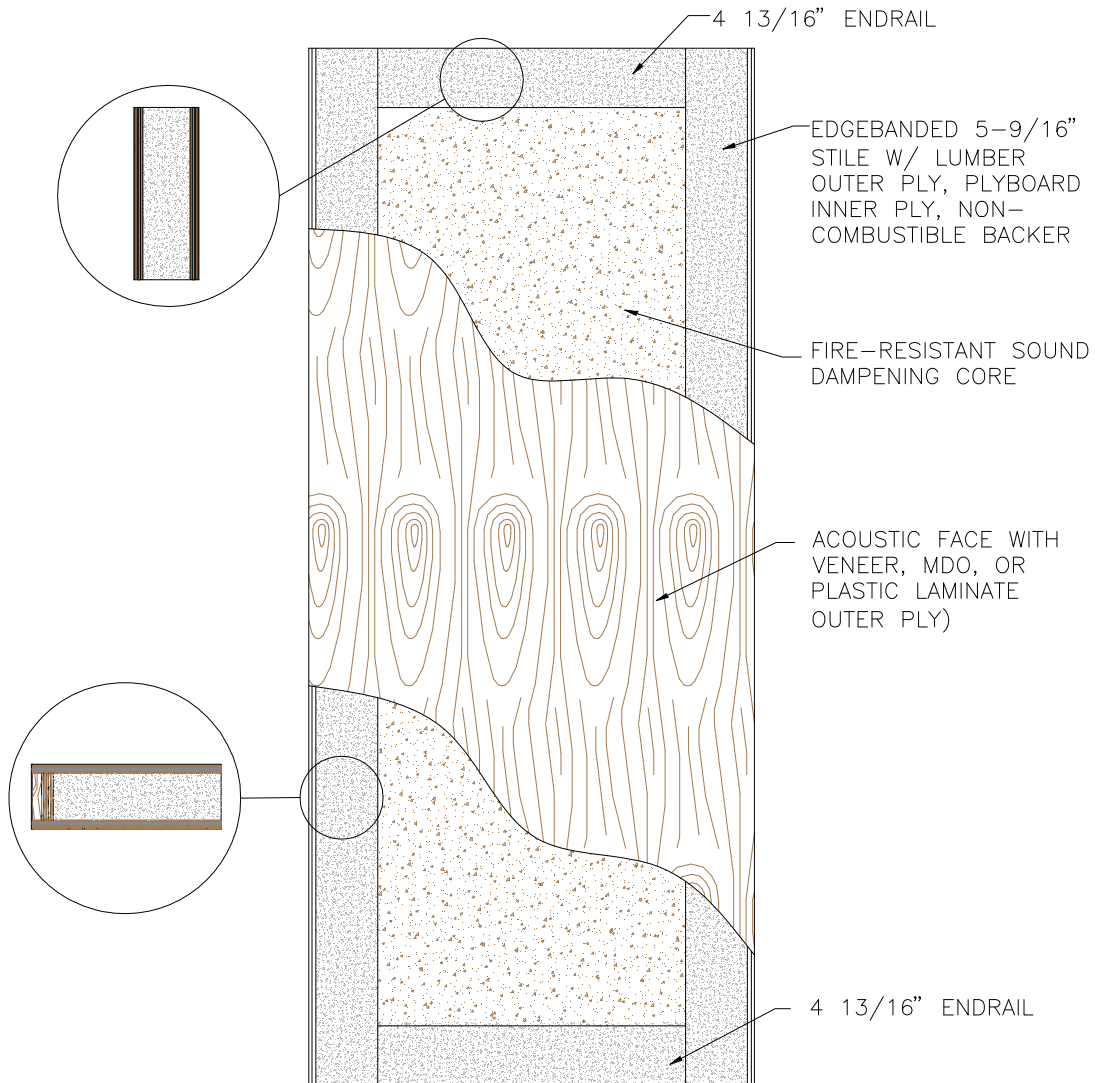

Sound Group 8
Door Elevation

Eggers Industries

No. 608-6-10

**Stile & Rail Doors, Door Frames,
Veneered Components, Plywood**

Two Rivers Division
One Eggers Drive
Two Rivers, WI 54241
Phone: 920.793.1351
Fax: 920.793.2958