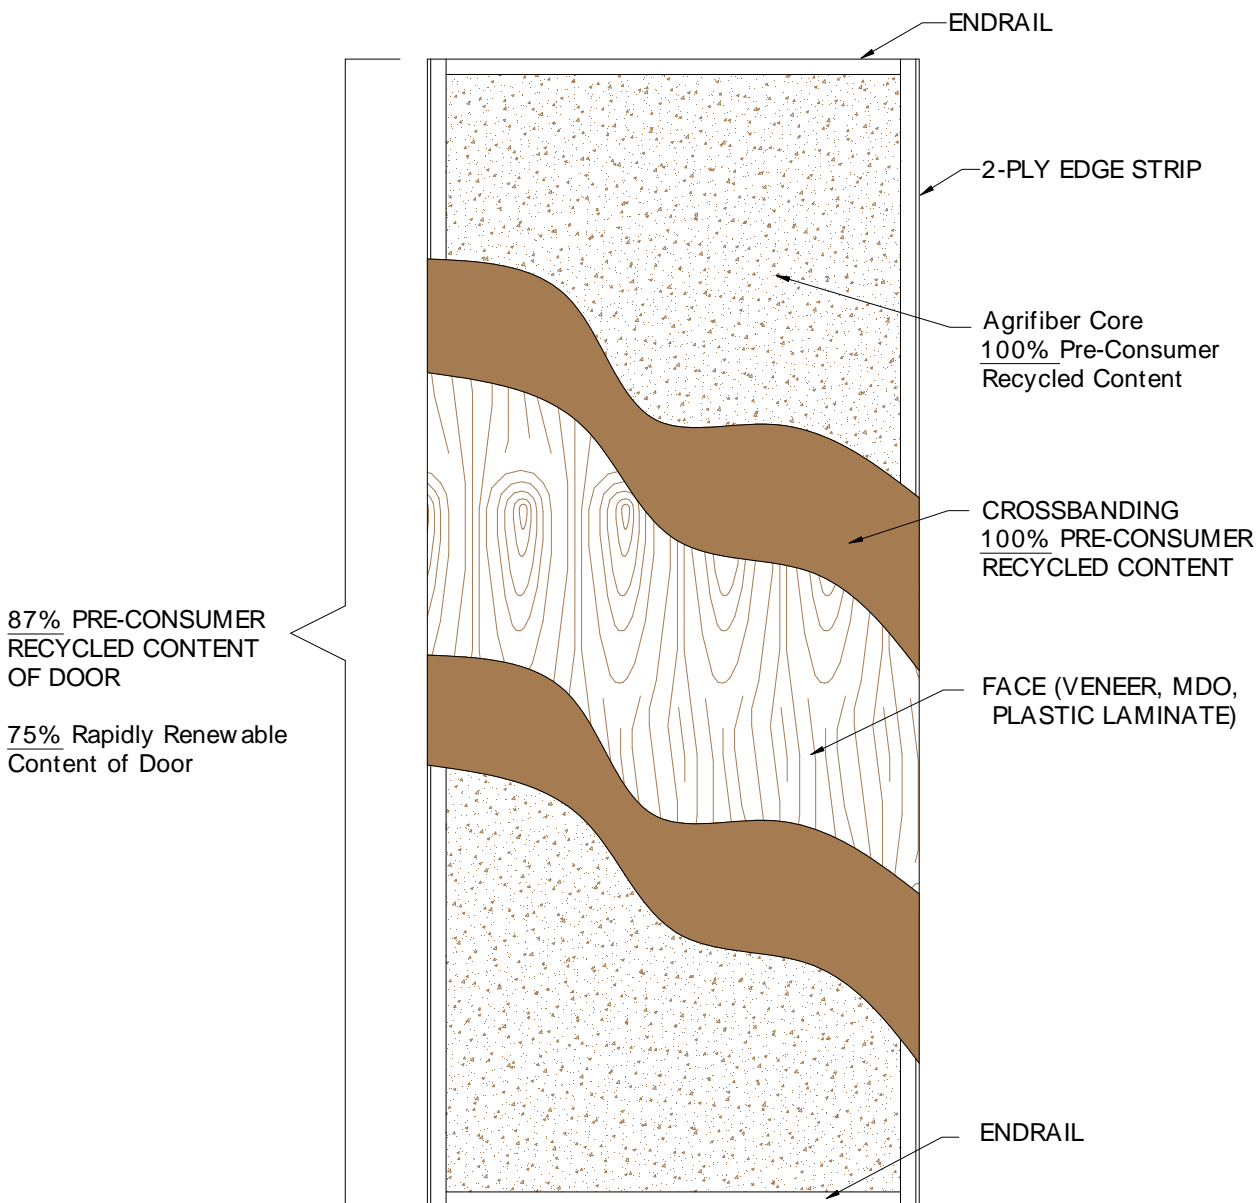

A GRIFIBER CORE DOOR

The Agrifiber core is 100% wheat straw core, which qualifies as a rapidly renewable material for LEED-NC credit MR6.0. This door is available as "No added urea-formaldehyde" construction.