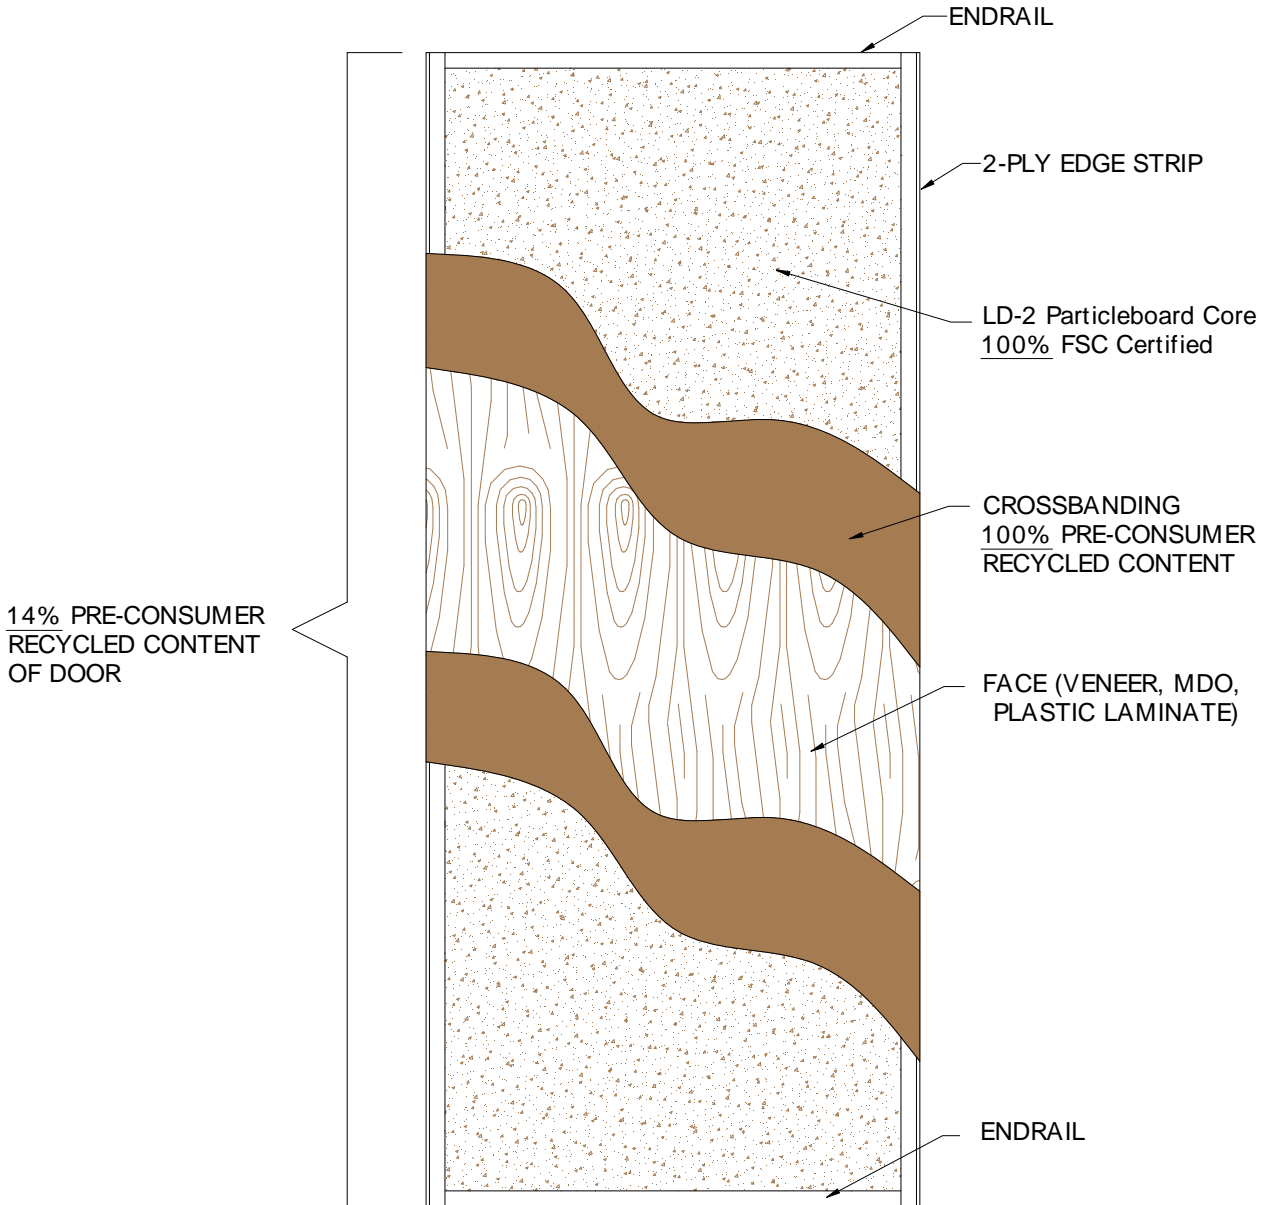

FSC CERTIFIED PARTICLE CORE DOOR

The pre-consumer recycled content of the door is 14%.
This door is available as "No added urea-formaldehyde" construction

Eggers Industries

Stile & Rail Doors, Door Frames,
Plywood, Veneered Components