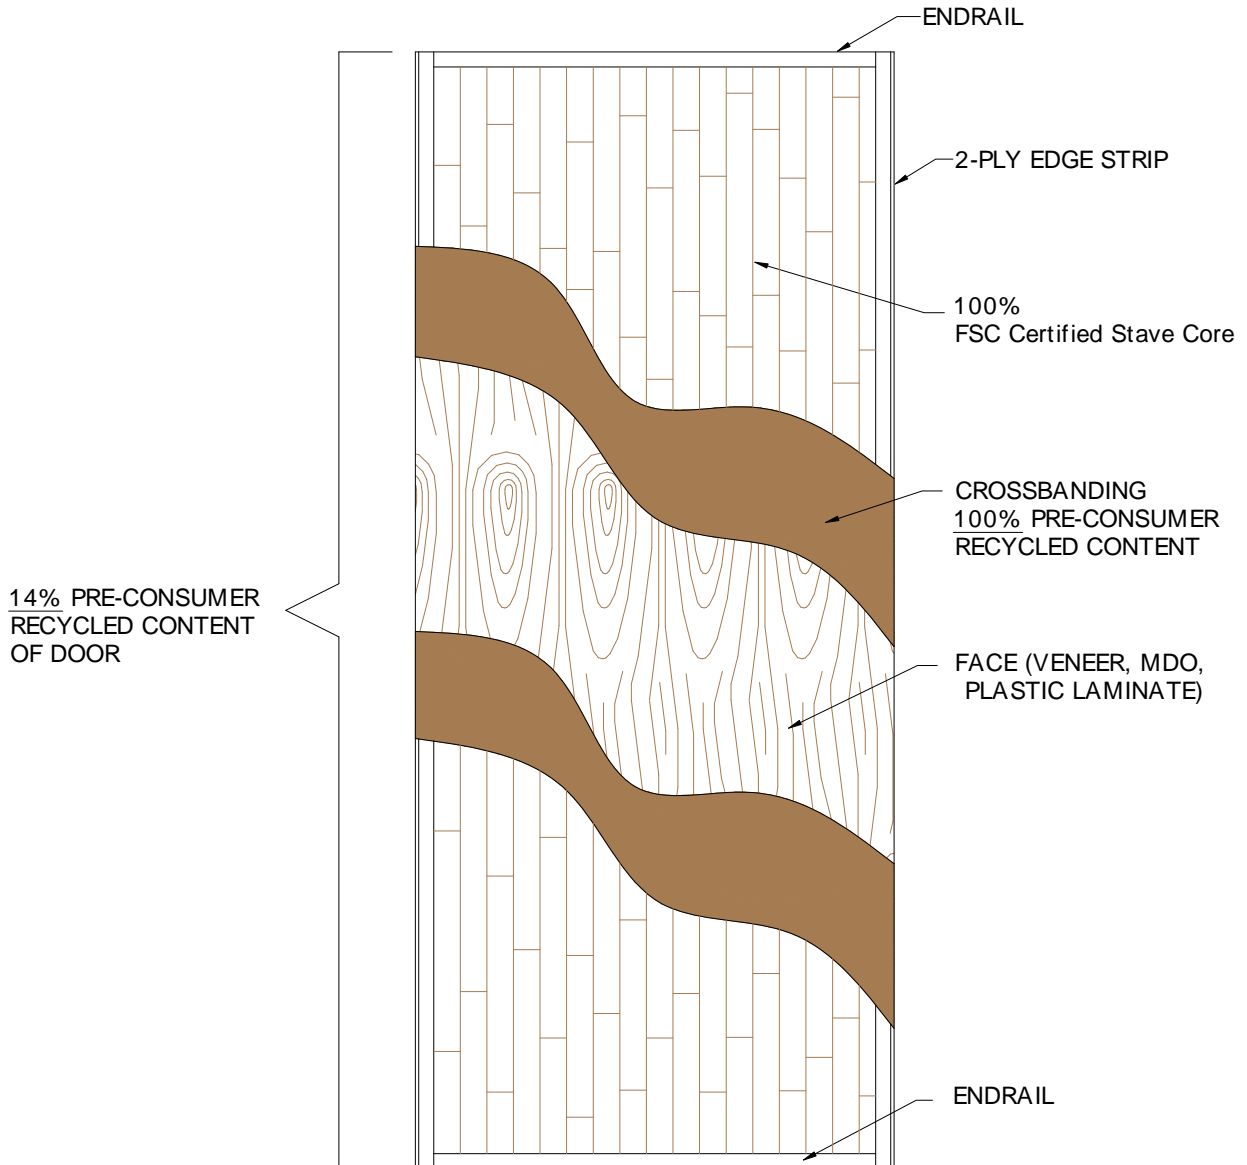

## FSC CERTIFIED STAVE LUMBER CORE DOOR

The pre-consumer recycled content of the door is 14%.  
This door is available as "No added urea-formaldehyde" construction

Stile & Rail Doors, Door Frames,  
Plywood, Veneered Components