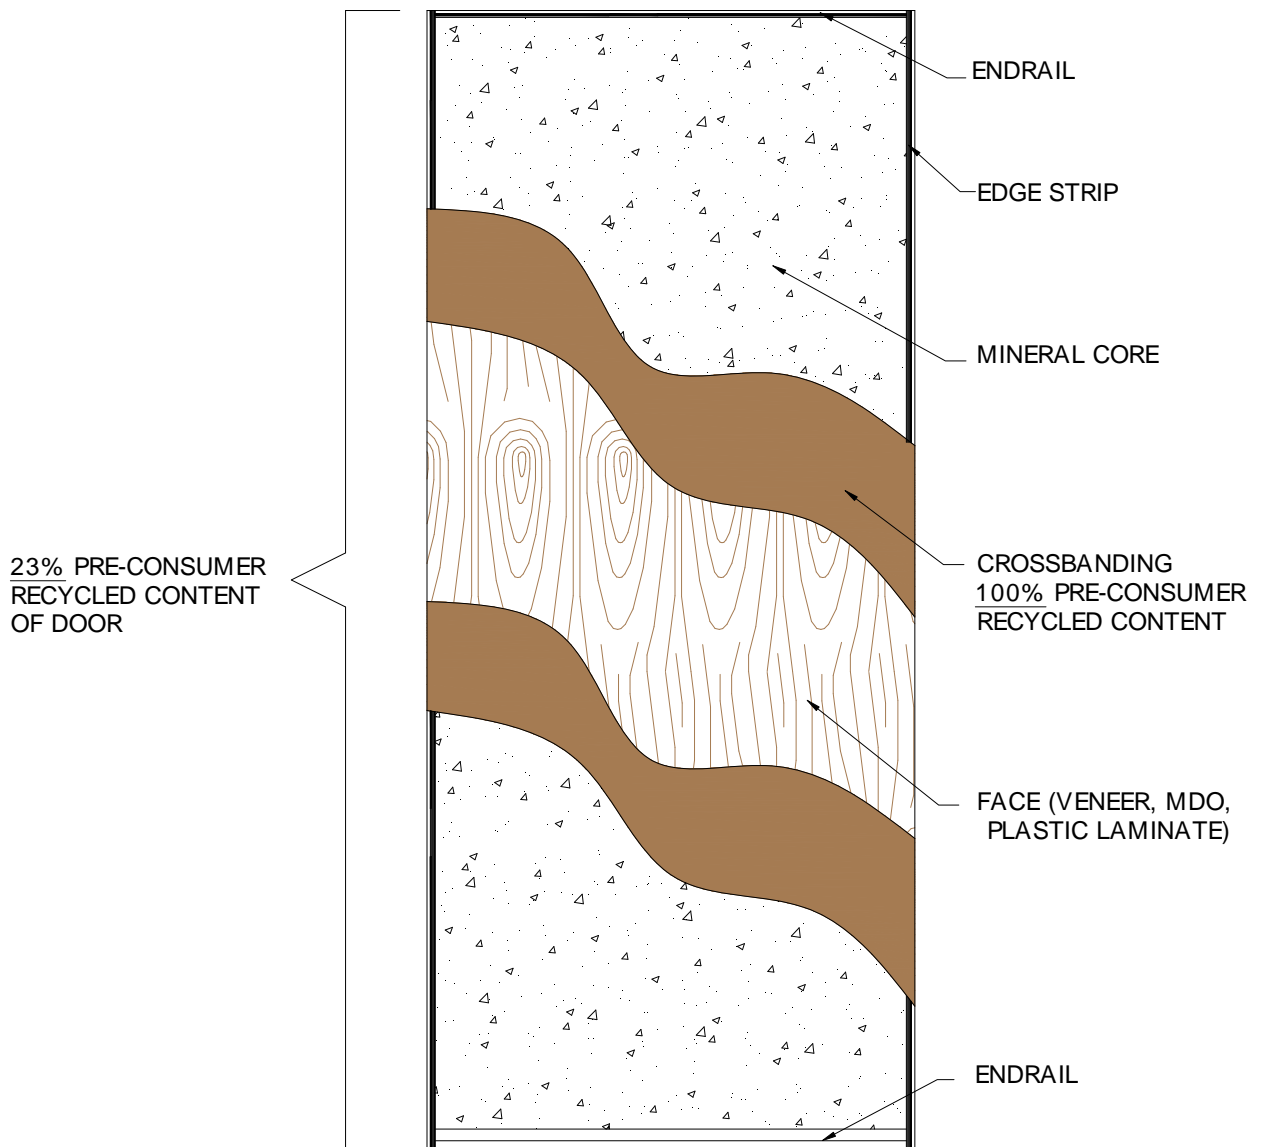

45,60 & 90-MINUTE MINERAL CORE

The pre-consumer recycled content of the door is 23%.
This door is available as "No added urea-formaldehyde" construction

Stile & Rail Doors, Door Frames,
Plywood, Veneered Components