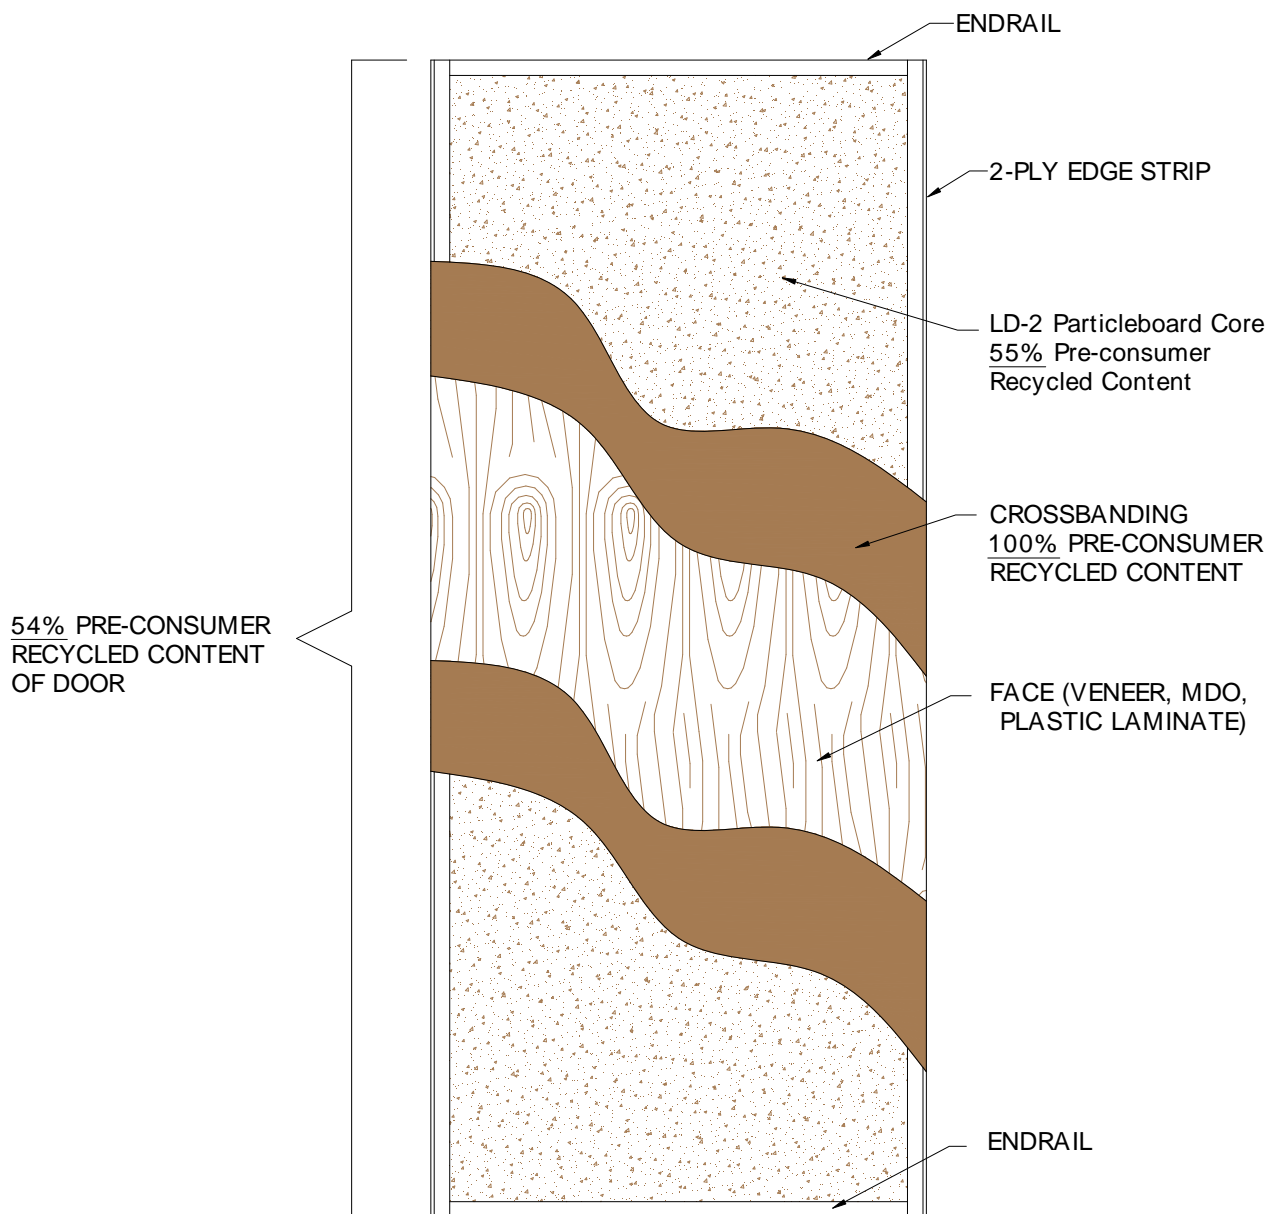

PARTICLE CORE DOOR

The pre-consumer recycled content of the door is 54%.
This door is available as "No added urea-formaldehyde" construction

Eggers Industries

Stile & Rail Doors, Door Frames,
Plywood, Veneered Components