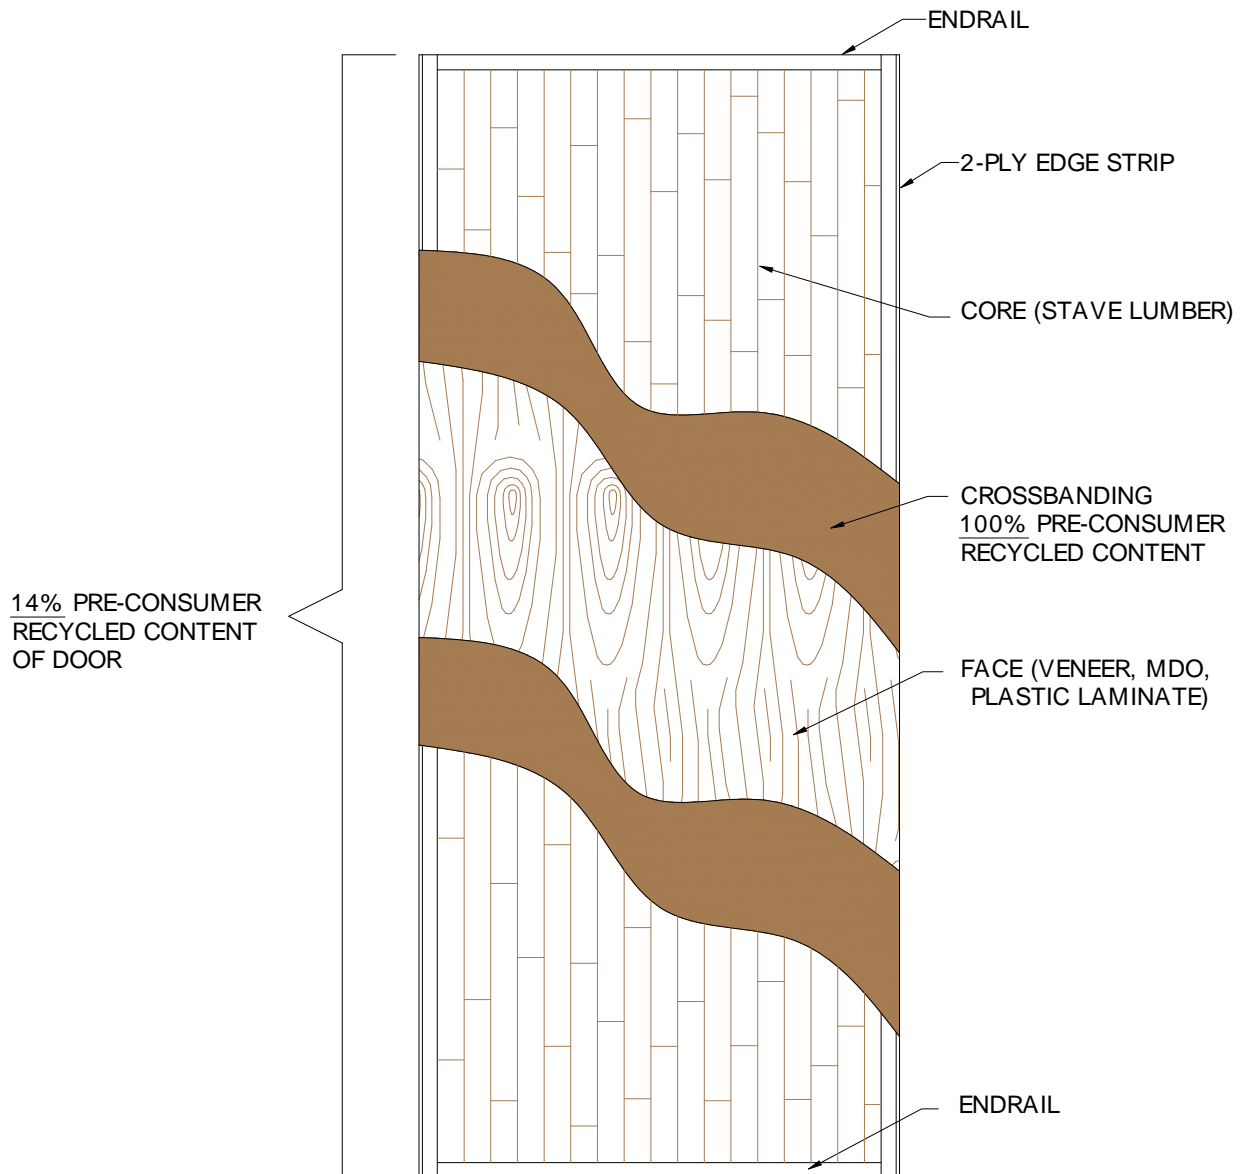

STAVE LUMBER CORE DOOR

The pre-consumer recycled content of the door is 14%.
This door is available as "No added urea-formaldehyde" construction

Eggers Industries

Stile & Rail Doors, Door Frames,
Plywood, Veneered Components